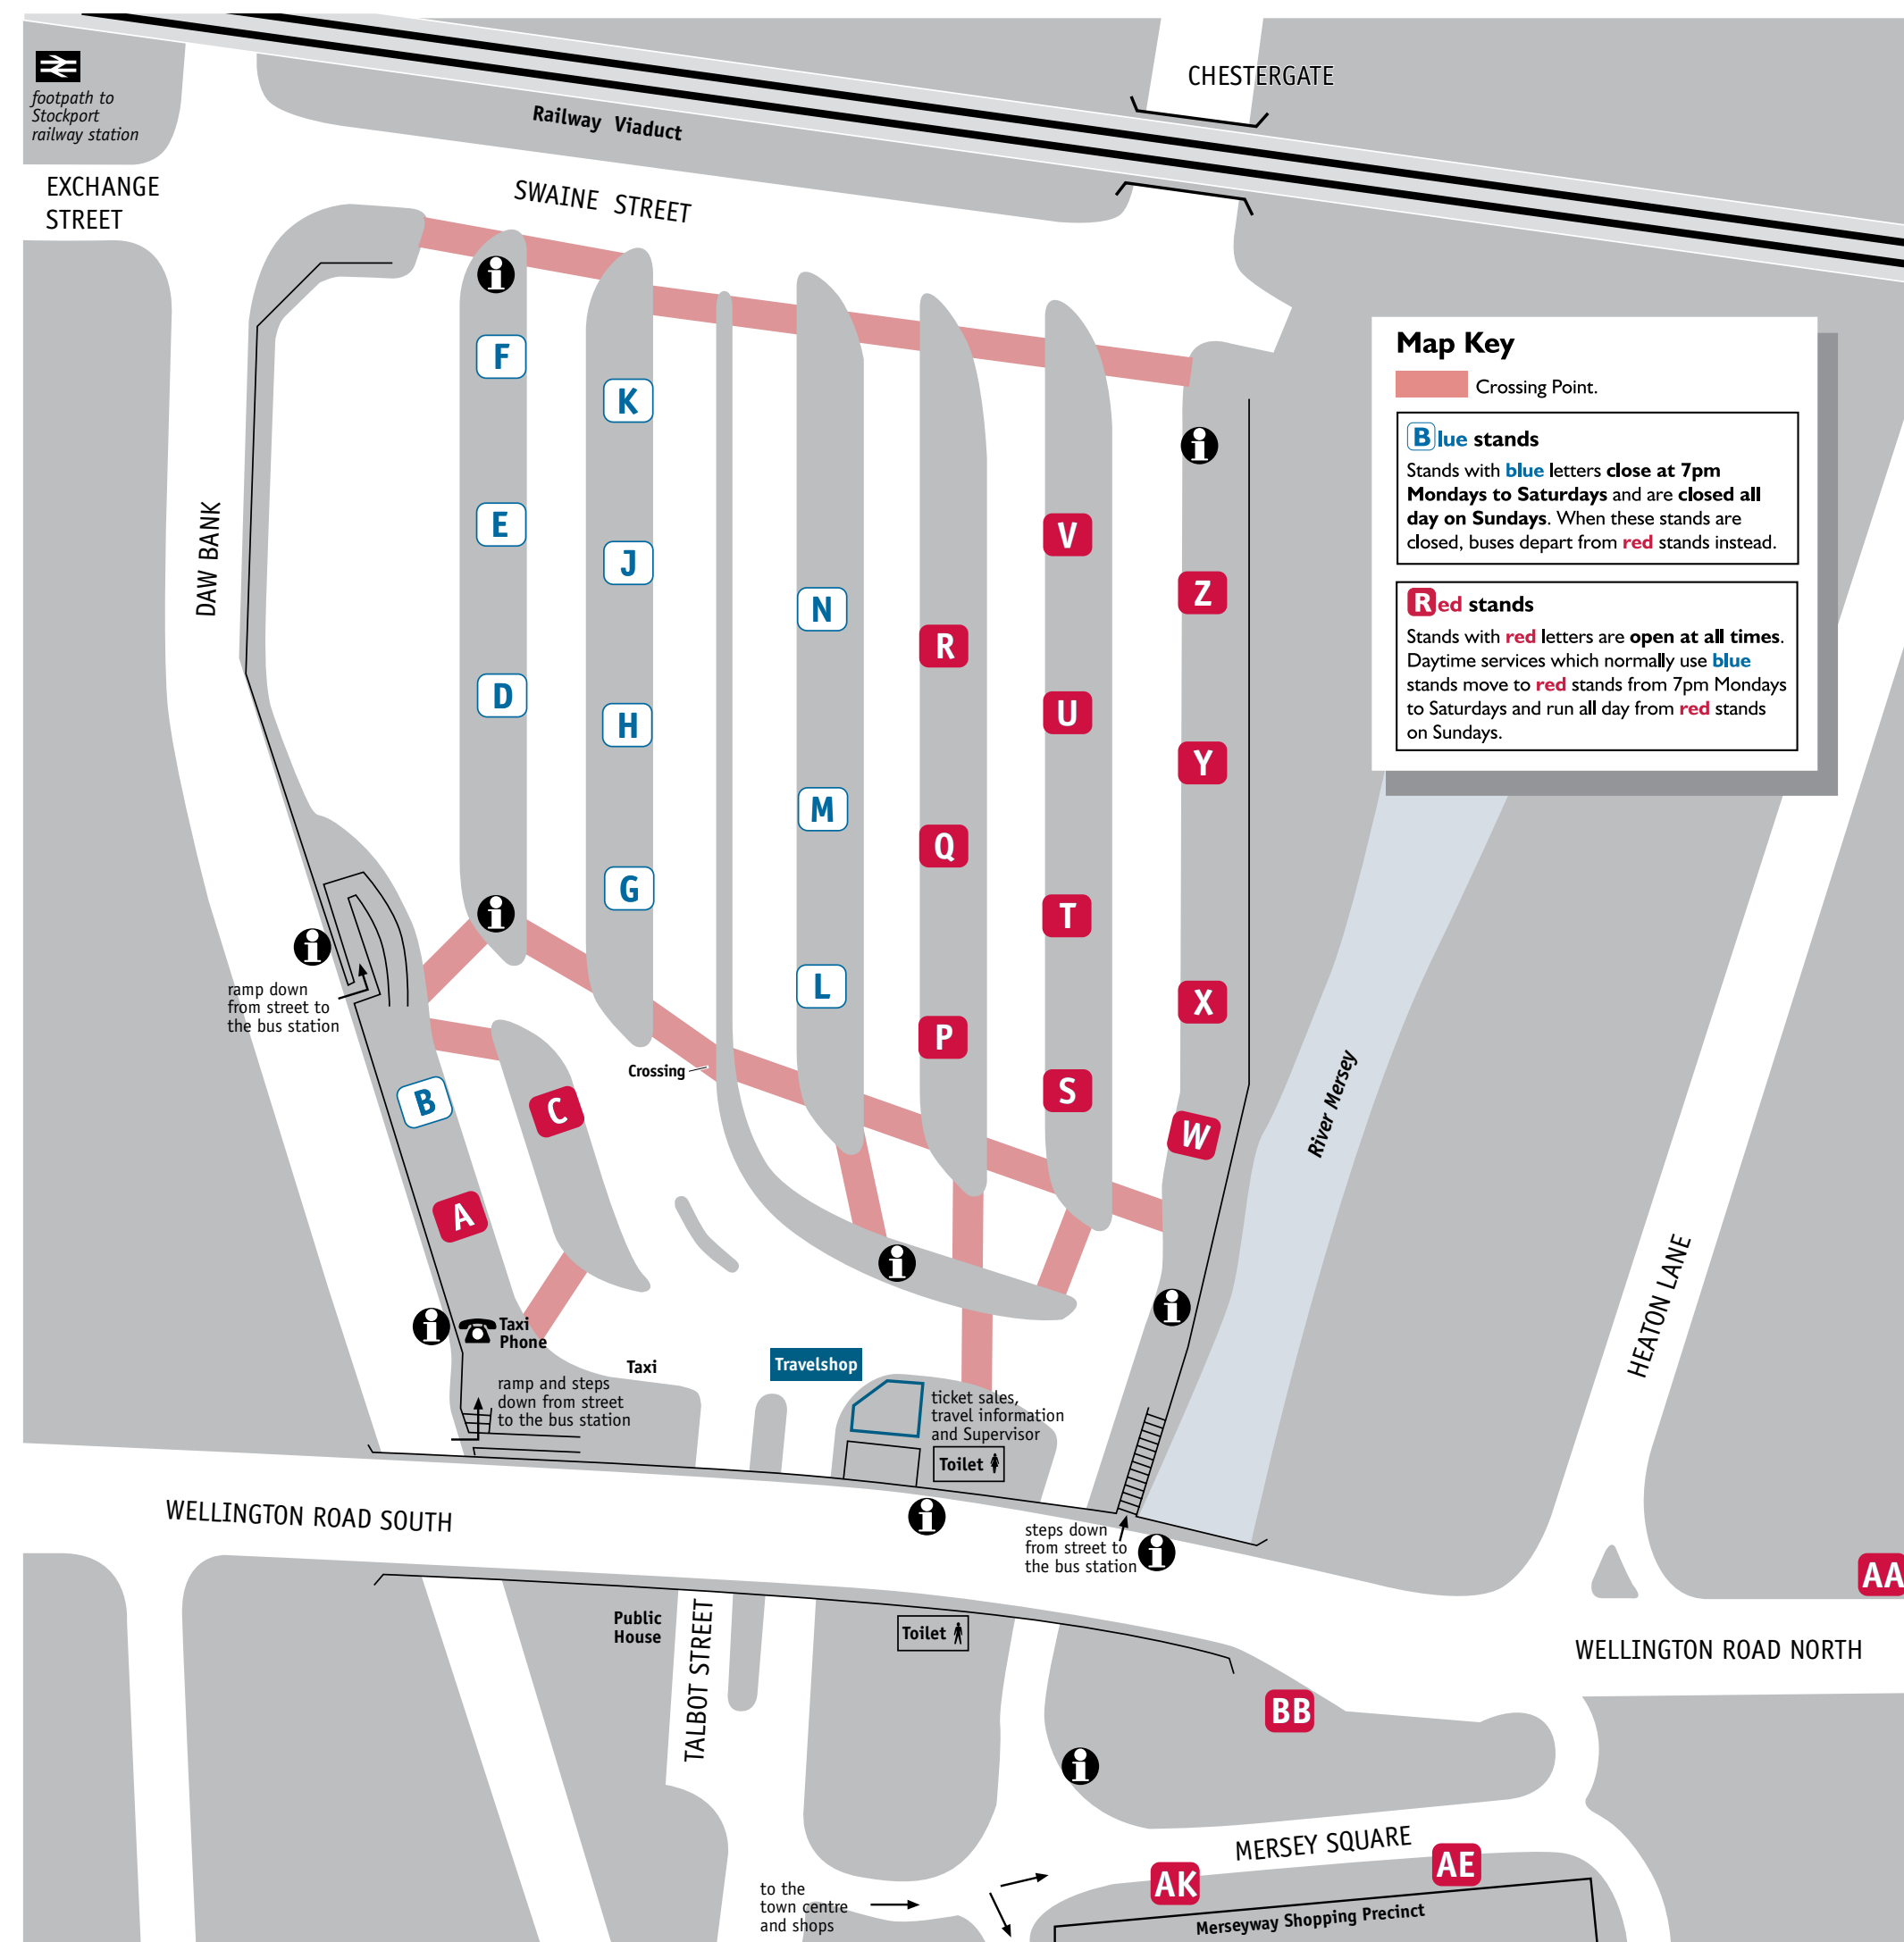

Destination finder

Stockport bus station

17 October 2011

Where to catch your bus

Timetable information is displayed at bus stands in this station.

Destination	Service Number	Before 7pm Mon to Sat Stand Letter	After 7pm and Sundays Stand Letter
Adswold	307	K	no service
	309	M	V
	310	K	W
	313	L	P
368 369 X69	Q	Q	
Altrincham	11	M	U
	370 371	G	W
Ashton-under-Lyne	7 317	T	T
	330	U	U
Belle Vue	173	AA	no service
	203	S	S
	22	H †	Y †
Bolton	364	W	no service
	375	Y	no service
Bramhall	307	K	no service
	308	W	no service
	378	N	T
	390	F	no service
Bramhall Green	307	K	no service
	308	W	no service
	378	N	T
Bramhall North Park Road	372	N	no service
Bredbury	330	U	U
	380 384	V	V
	381 386	V	no service
	307	K	no service
Bridge Hall Estate	328	Q	Q
	322 327	Y	no service
Brinnington	324	no service	Z
	325	Z	Z
	381	V	no service
	22	H †	Y †
Burnage	179	F	W
	197	J	T
	199 TP	B	Y
Chapel-en-le-Frith	199 TP	B	Y
	11	M	U
Cheadle	309	M	V
	310 312	K	W
	371	G	W
	11	M	U
Cheadle Heath	307	K	no service
	310 312	K	W
	371	G	W
	307	K	no service
Cheadle Hulme	308	W	no service
	313	L	P
	368 369 X69	Q	Q
	312	K	W
Cheadle Royal	22	H †	Y †
	23 23A	D	Y
Chorlton	378	N	T
	383	R	R
Compstall	384	V	V
	307	K	no service
Councillor Lane	309	M	V
	310	K	W
	317	T	T
	309	M	V
Dane Bank	372	N	no service
	374 378	N	T
	22	H †	Y †
	23 23A	D	Y
Denton	317	T	T
	324	no service	Z
	327	Y	no service
	TP	B	Y
Derby	23 23A	D	Y
	42	E	X
	370	G	W
	199 TP	B	Y
Disley	360	W	no service
	7	T	T
Droylsden			

Destination	Service Number	Before 7pm Mon to Sat Stand Letter	After 7pm and Sundays Stand Letter
Dukinfield	330	U	U
East Didsbury	23 23A	D	Y
	42	E	X
	179	F	W
	370	G	W
Eccles	22	H †	Y †
	11	M	U
Edgeley	310	K	W
	328 368 369 X69	Q	Q
Farnworth	371	G	W
	22	H †	Y †
Gatley	11	M	U
	371	G	W
Gee Cross	330	U	U
	7	T	T
Gorton	380	V	V
	381 386	V	no service
Green End	22	H †	Y †
	179	F	W
	197	J	T
	312	K	W
Grove Lane	313	L	P
	378	N	T
Guide Bridge	317	T	no service
	378	N	T
Handforth	312	K	W
	380 384	V	V
Handforth Dean	381	V	no service
	383	R	R
Harrystown	322	Y	no service
	324	no service	Z
Houghton Green	358	R	R
	360	W	no service
Hayfield	192	BB	BB
	199 391 TP	BB	Y
Hazel Grove	307	K	no service
	308 360	W	no service
	375	Y	no service
	390	F	no service
Hazel Grove Station	392 393	B	no service
	307	K	no service
	308	W	no service
	374	N	T
Heald Green	312	K	W
	368 369 X69	Q	Q
Heaton Chapel	173	AA	no service
	191 192	AA	AA
Heaton Mersey	328	P	P
	23 23A	D	Y
	42	E	X
	179	F	W
Heaton Moor	370	G	W
	22	H †	Y †
	197	J	T
	364	AA	no service
Heaton Norris	23 23A	AA	Y
	42	E	X
	179	F	W
	370	G	W
Heaton Norris Didsbury Road	22	H †	Y †
	173 191 364	AA	no service
	192	AA	AA
	199 391 TP	B	Y
Heaton Norris Wellington Road	308 360	W	no service
	375	Y	no service
	390	F	no service
	392 393	B	no service
Heavily	199 TP	B	Y
	360	W	no service
High Lane			
Hospitals			
Hyde	330	U	U
	22	H †	Y †
Kearsley