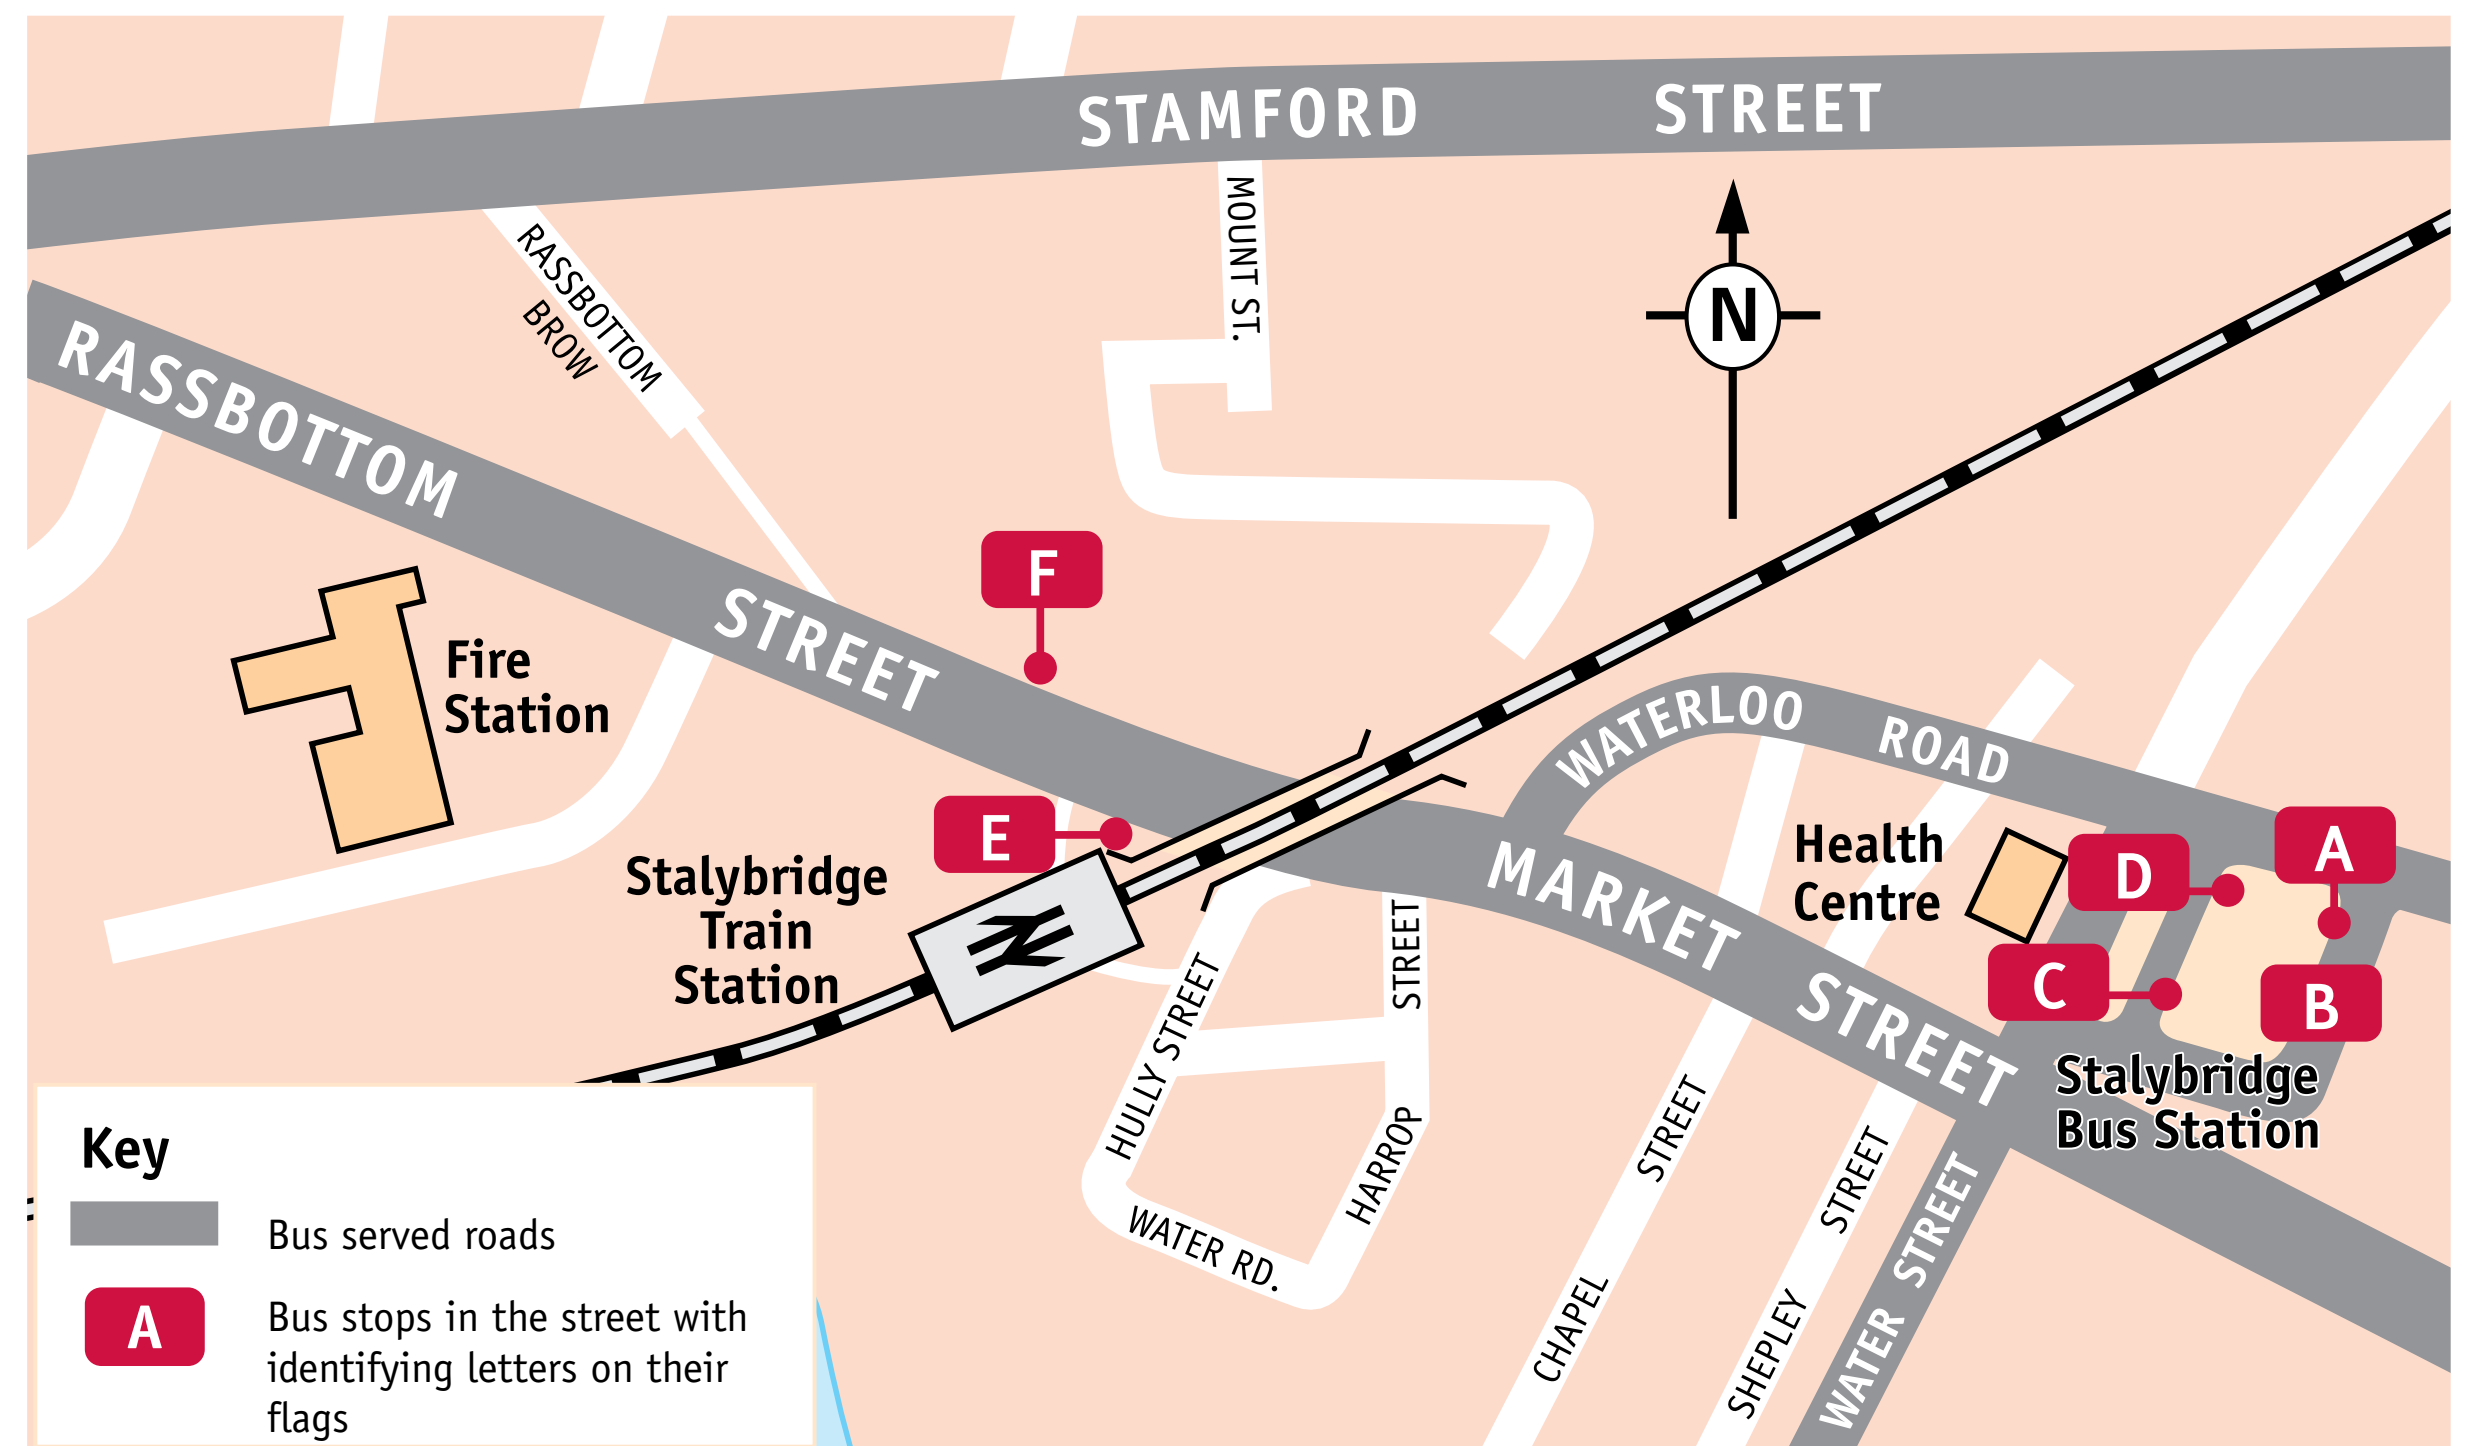

Destination finder

Stalybridge Bus Station and Train Station

11 June 2011

Where to catch your bus

Timetable information is displayed at bus stands in this station.

Destination	Service	Stand
Abbeyhills	408	B, E
Ancoats	217	D
	218	B
	236 237	E
Ashton-under-Lyne	218	B
	219	D, E
	236 237	E
	348 353 354 387 389	C, E
	Train	
Audenshaw	217	D
	218	B
	219	D, E
	220	D, F
	236 237	E
Beswick	219	D, E
	220	D, F
Bradford	217	D
	218	B
	236 237	E
Brushes Estate	218	B
Buckstones	408	B, E
Carrbrook	218 343 (some)	B
	348	B, F
Carrcote	353 354	B, E
City of Manchester	217	D
Stadium	218	D
	236 237	E
Clayton	217	D
	218	B
	236 237	E
Copley	348	B, F
Dacres	354	B, E
Delph	353 354	B, E
Denshaw	354	B, E
Dinting	236 237	F
Dobcross	353 354	B, E
Droylsden	217	D
	218	B
	236 237	E
Dukinfield	217	D
	220	D, F
	343 344	C
	389	A, F
Fairfield	219	D, E
	220	D, F
Flowery Field	343 344	C
	389	A, F
Friezland	353	B, E
Gee Cross	389	A, F
Glodwick	408	B, E
Glossop	236 237	F
Godley	387	A, F
Greenfield	353 354	B, E
	Train	
Grotton	343	B
Guide Bridge	219	D, E
Hadfield	237	F

- Train Station
- 1 Fletcher Moss Museum & Botanical Gardens
- 2 Cheadle Royal Hospital
- 3 Cheadle Royal Shopping Centre
- 4 The Alexandra Hospital
- 5 Belle Vue Greyhound Stadium
- 6 North Area College
- 7 Stockport County FC, Edgeley Park
- 8 Ridge Danvers College
- 9 St Thomas Hospital
- 10 Bramhall Hall
- 11 Stockport College
- 12 Stockport Museum
- 13 Tameside College
- 14 Cherry Tree Hospital
- 15 Stepping Hill Hospital
- 16 Snipe Retail Park
- 17 Tameside College
- 18 Tameside General Hospital
- 19 Hyde Hospital
- 20 Ridge Danvers College