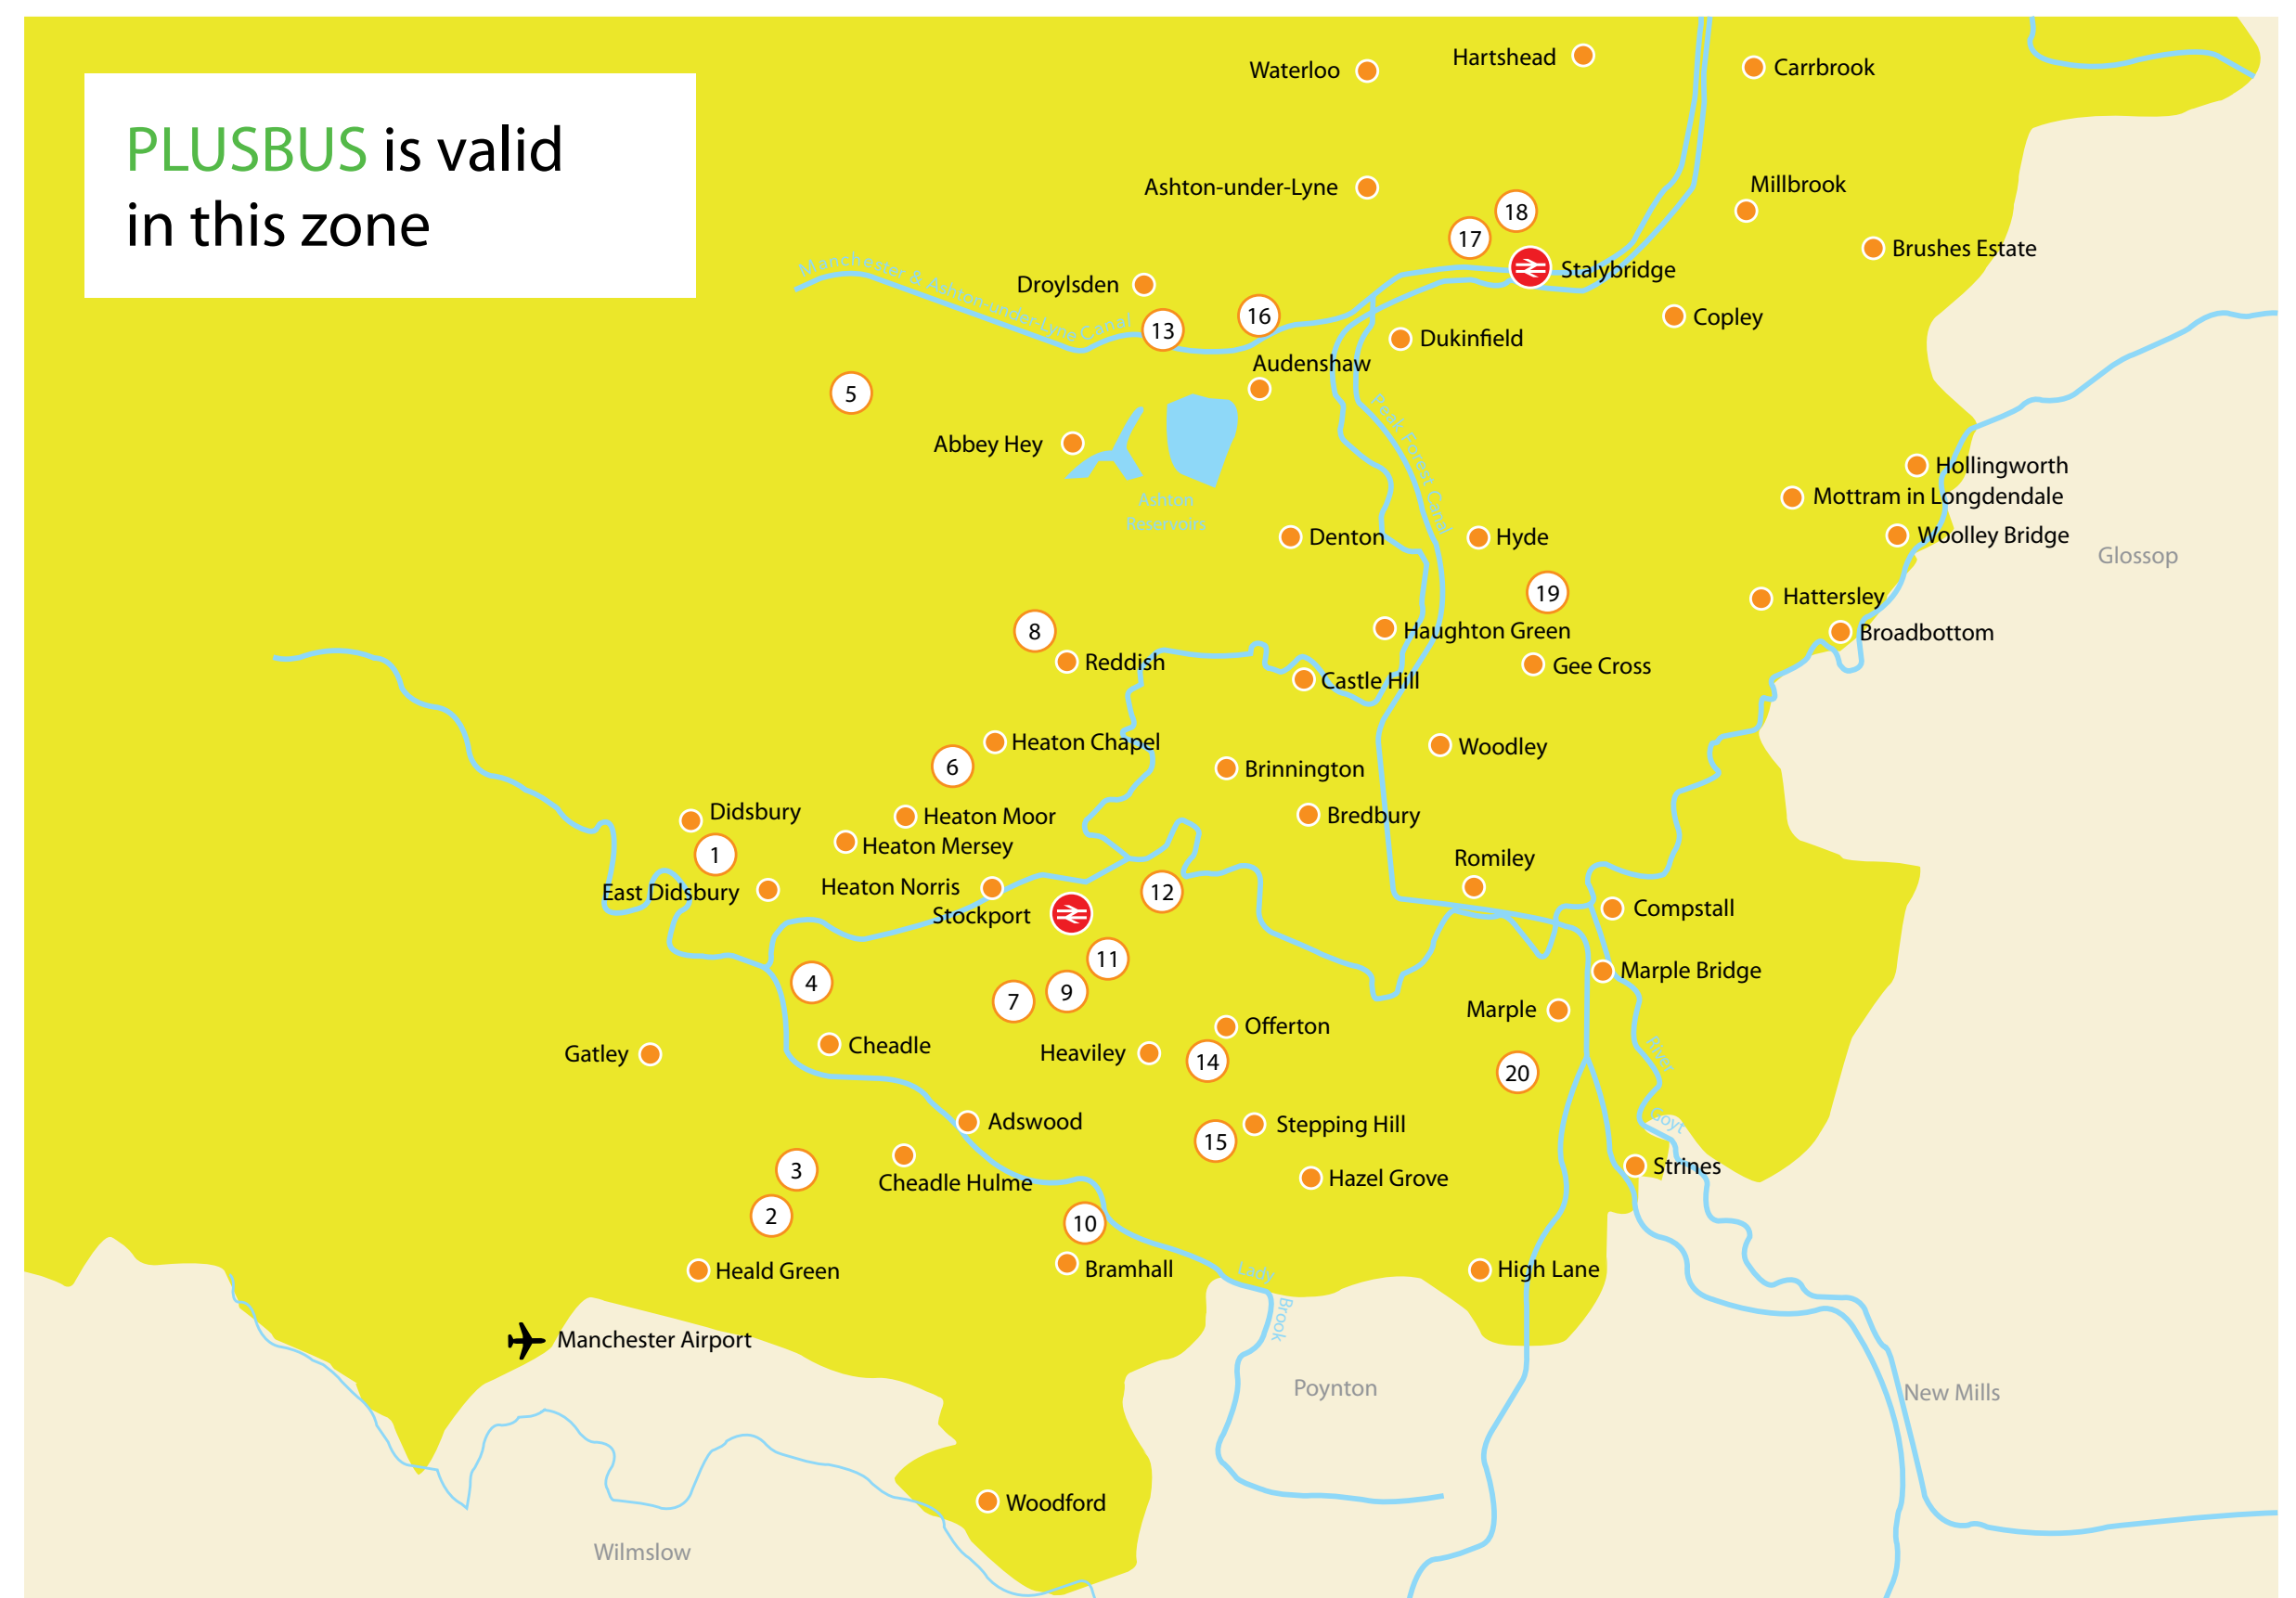

Destination finder

Stalybridge Bus Station and Train Station

11 June 2011

Where to catch your bus

Timetable information is displayed at bus stands in this station.

Destination	Service	Stand
Abbeyhills	408	B, E
Ancoats	217	D
	218	B
	236 237	E
Ashton-under-Lyne	218	B
	219	D, E
	236 237	E
	348 353 354 387 389	C, E
	Train	
Audenshaw	217	D
	218	B
	219	D, E
	220	D, F
	236 237	E
Beswick	219	D, E
	220	D, F
Bradford	217	D
	218	B
	236 237	E
Brushes Estate	218	B
Buckstones	408	B, E
Carrbrook	218 343 (some)	B
	348	B, F
Carrcote	353 354	B, E
City of Manchester	217	D
Stadium	218	D
	236 237	E
Clayton	217	D
	218	B
	236 237	E
Copley	348	B, F
Dacres	354	B, E
Delph	353 354	B, E
Denshaw	354	B, E
Dinting	236 237	F
Dobcross	353 354	B, E
Droylsden	217	D
	218	B
	236 237	E
Dukinfield	217	D
	220	D, F
	343 344	C
	389	A, F
Fairfield	219	D, E
	220	D, F
Flowery Field	343 344	C
	389	A, F
Friezland	353	B, E
Gee Cross	389	A, F
Glodwick	408	B, E
Glossop	236 237	F
Godley	387	A, F
Greenfield	353 354	B, E
	Train	
Grotton	343	B
Guide Bridge	219	D, E
Hadfield	237	F

- Train Station
- 1 Fletcher Moss Museum & Botanical Gardens
- 2 Cheadle Royal Hospital
- 3 Cheadle Royal Shopping Centre
- 4 The Alexandra Hospital
- 5 Belle Vue Greyhound Stadium
- 6 North Area College
- 7 Stockport County FC, Edgeley Park
- 8 Ridge Danvers College
- 9 St Thomas Hospital
- 10 Bramhall Hall
- 11 Stockport College
- 12 Stockport Museum
- 13 Tameside College
- 14 Cherry Tree Hospital
- 15 Stepping Hill Hospital
- 16 Snipe Retail Park
- 17 Tameside College
- 18 Tameside General Hospital
- 19 Hyde Hospital
- 20 Ridge Danvers College

236 Manchester

Stagecoach Manchester

E

- Ashton 8 mins
 - Audenshaw† 17 mins
 - Droylsden† 20 mins
 - Manchester† 38 mins
- † - Monday to Friday peak periods only

237 Glossop

Stagecoach Manchester

F

- Mottram 11 mins
- Hollingworth 15 mins
- Hadfield 24 mins
- Glossop 33 mins