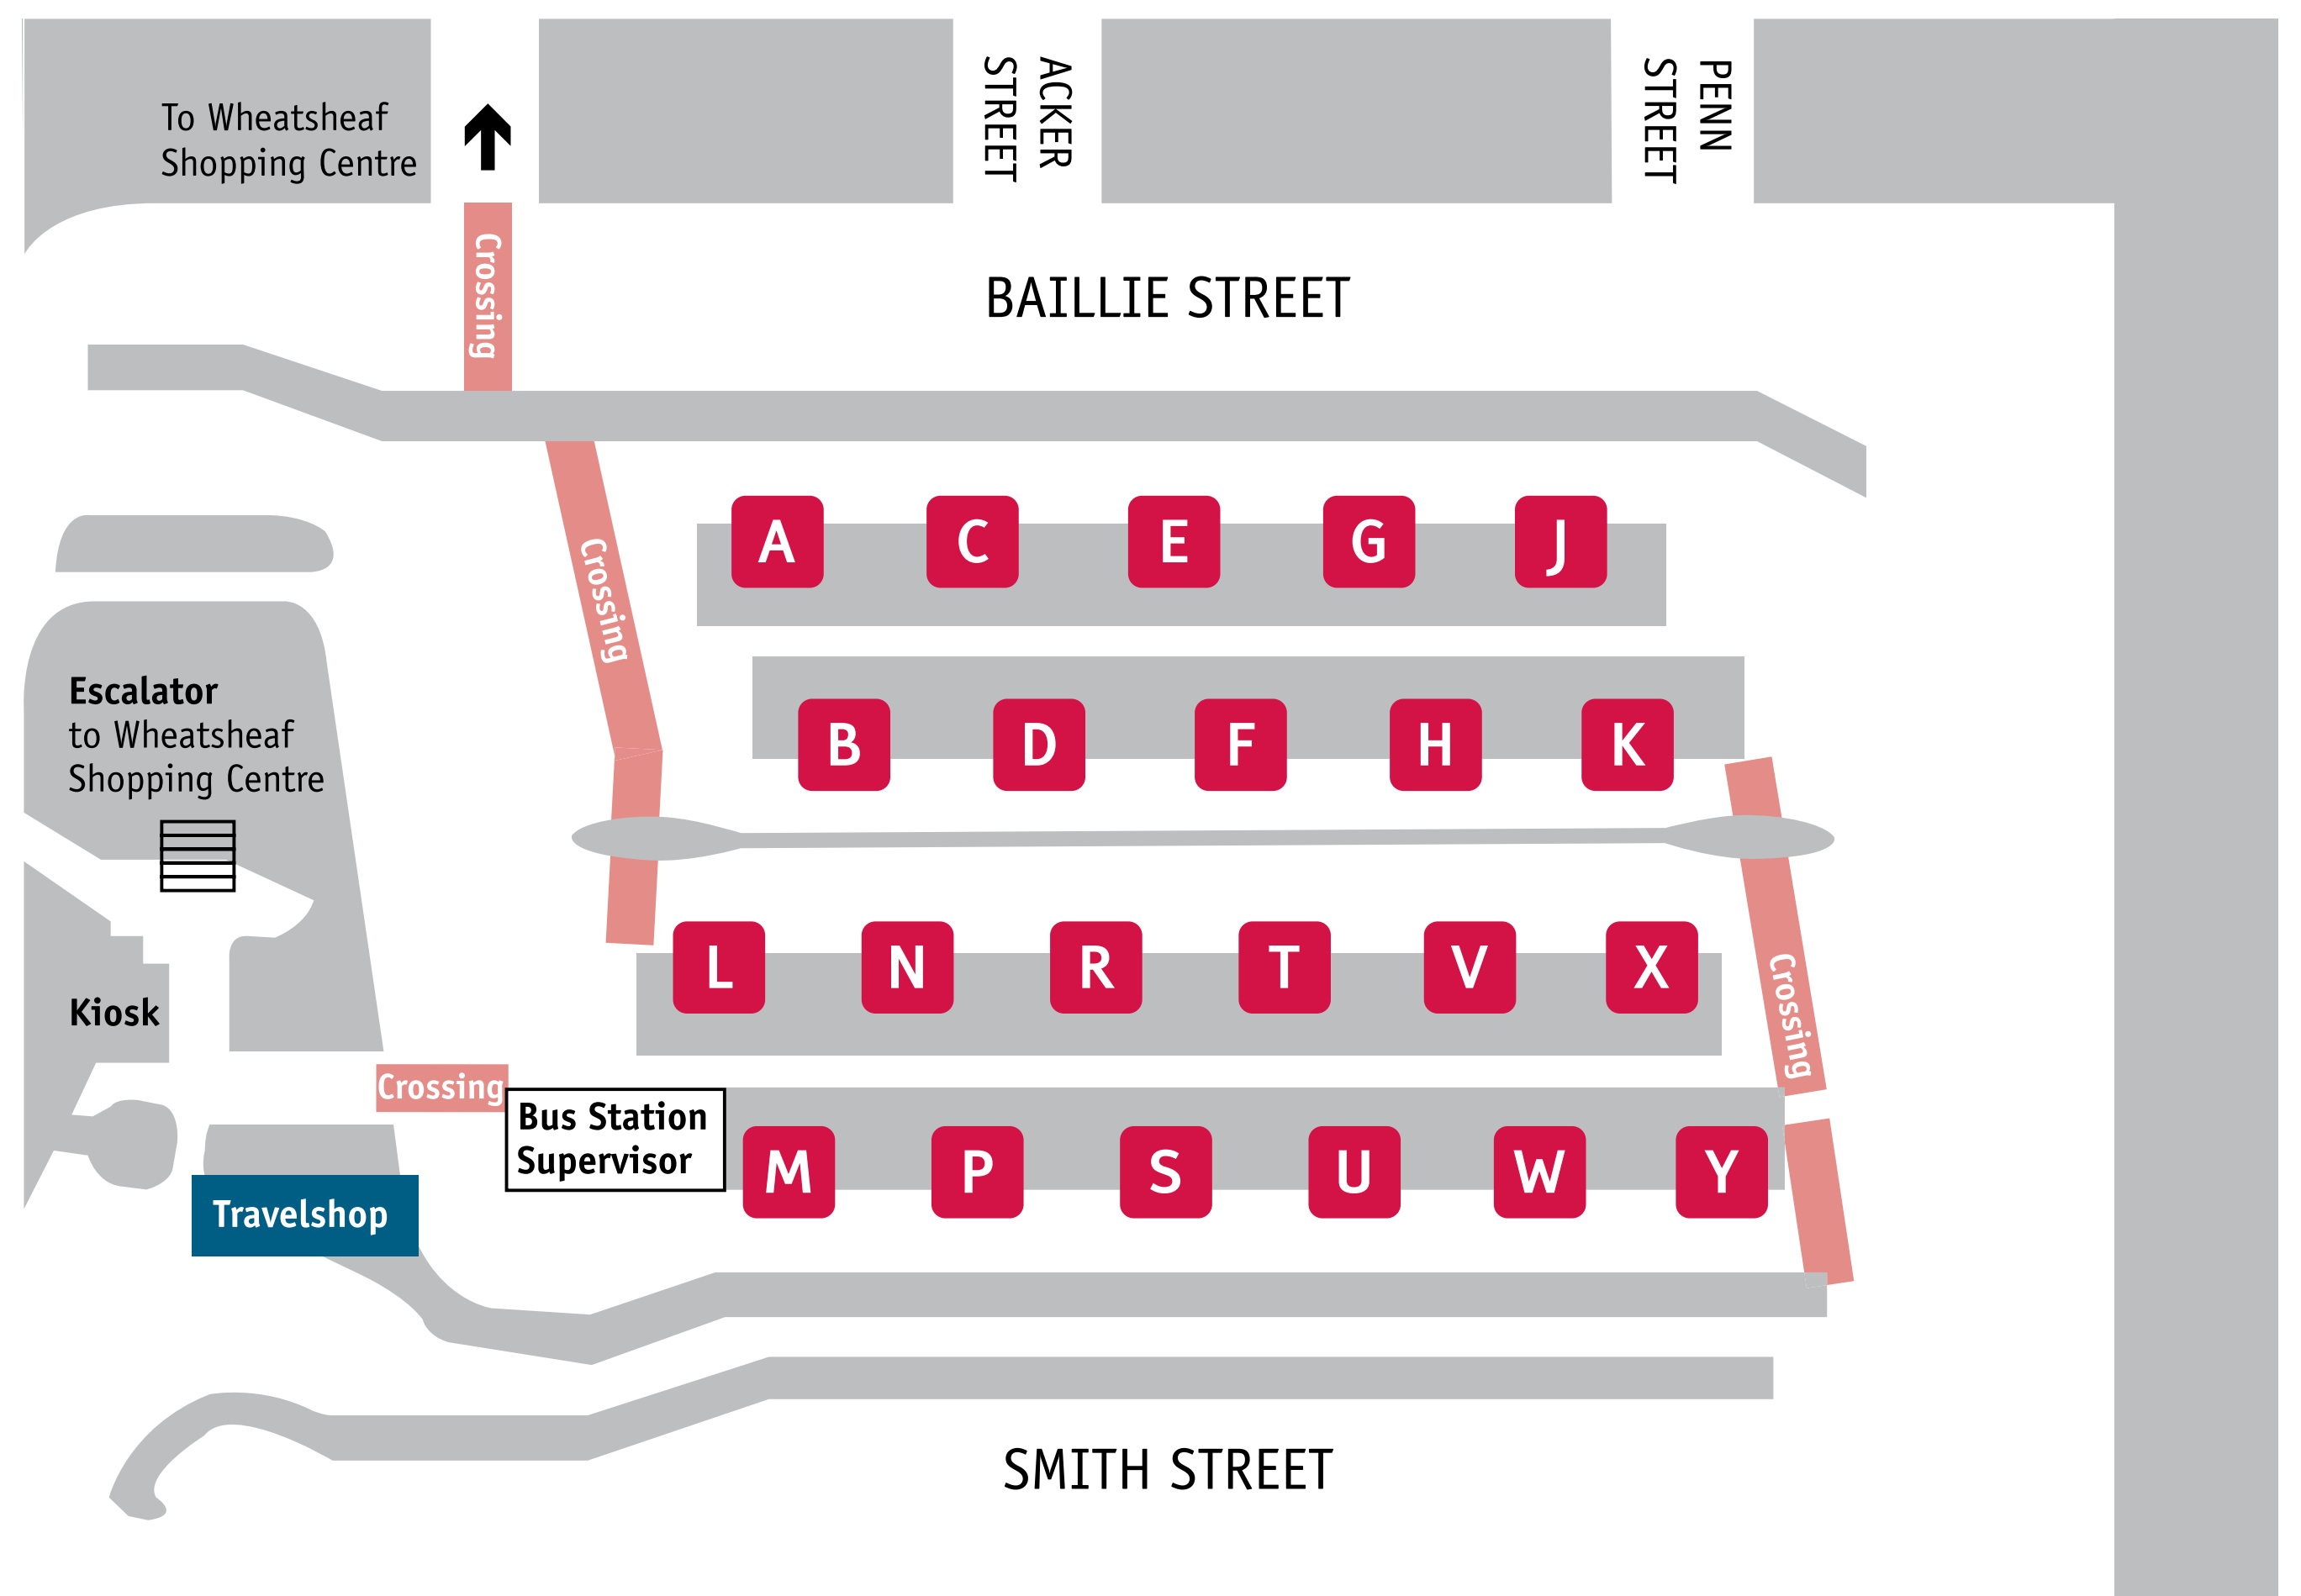

Destination finder

Rochdale bus station

7 November 2011

Where to catch your bus

Timetable information is displayed at bus stands in this station.

Destination	Service number	Stand letter
Accrington	464	Y
Asda, Dane Street	468 469 (Rossendalebus)	J
	469 (First)	K
Ashton-under-Lyne	409	V
Bacup	24† 464	Y
Bagslate	443	X
	444 468	J
Balderstone	6	F
	24	N
	409	K
	434	U
Barnford	468 469 (Rossendalebus)	J
	469 (First)	V
Baxenden	464	U
Belfield	431 433* 434	U
	591T	W
Blackley	17 17A■	A
Bolton	471	B
Boundary Park	24 181	N
Buckley Hall (HM Prison), Foxholes Road	441	S
Buckley Hall (HM Prison), Halifax Road	454 457	T
	455 456 458	S
	528 589 590	V
	591T	W
Buckstones	435	U
Burnley	589	V
Bury	468 469 (Rossendalebus)	J
	469 (First)	V
	471	B
Calderbrook	454	T
	455*	S
Caldershaw	438	E
Castleton	17 17A■ 719▲	A
	433* 434	U
	591T	W
Chadderton	24 181 182	N
	58	L
Coaches/Excursions		W
Collyhurst	17 17A■	A
Cutgate	443	X
	444 468	J
	445	G
Daniel Fold	438	E
Dearnley	454 457	T
	458	S
	528 589 590	V
	591T	W
Elmsfield	443	X
Facit	24† 464	Y
Failsworth	181 182	N
Falange Park	446 447	X
Firgrove	58 451 452	L
	181 182	N
	433* 434	U
	462	R
	591T	W
Foxholes	441	S
Greave	468	J
Halifax	528 590	V
Harpurhey	17 17A■	A
Haslingden	464	Y
Hathershaw	409	K
Healey	24† 464	Y
	446 447	X
Heap Bridge	471	B
Hebden Bridge	590	V
Heywood	471	B
Higginshaw	58	L
High Crompton	435	U
Hollingworth Lake	452	L
	455 456	S
Hopwood Hall College	17 17A■ 719▲	A

Destination	Service number	Stand letter
Hospitals - see end of list		
Howarth Cross	433* 434	U
	441 455 456 458	S
	454 457	T
	528 589 590	V
	591T	W
Ings Lane	438	E
	445	G
Jericho	468 469 (Rossendalebus)	J
	469 (First)	V
Kingsway	433* 434	U
	591T	W
Kirkholt	6	F
	434	U
Ladyhouse	462	R
Lane Head	438	E
Littleborough	452	T
	454 457	S
	455 458	V
	528 589 590	V
	591T	W
Low Hill	456 458	S
Lower Fold	446 447	X
Lower Healey	24† 464	Y
	446	X
Manchester	17 17A■	A
	24 181 182	N
Marland	471	B
Middleton	17 17A■ 719▲	A
	58	L
Miles Platting	24 181 182	N
Mills Hill	58	L
Milnrow	58 451 452	L
	181 182	N
	462	R
	434	U
Morrisons, Kingsway		U
National Express		W
Newbold	58 451 452	L
	181 182	N
	433* 434	U
	462	R
	591T	W
Newhey	58 451	L
	181 182	N
Newton Heath	24 181 182	N
Norden	444	J
Oldham	58	L
	409	K
Peppermint Bridge	451	L
Queen Victoria Street	6	F
Queensway	6	F
	433* 434	U
	591T	W
Rawtenstall	464	Y
Ring and Ride		M
Ripponden	528	V
Rochdale Cemetery	468 469 (Rossendalebus)	J
	469 (First)	V
Rochdale Train Station	471	B
	719▲	A
Royton	24 181 182	N
	409	K
School Services		W
Shaw	58	L
	181 182	N
	435	U
Shawclough	446 447	X
Shawfield	443	X
Shawforth	24† 464	Y
Shore	454	T
	455*	S