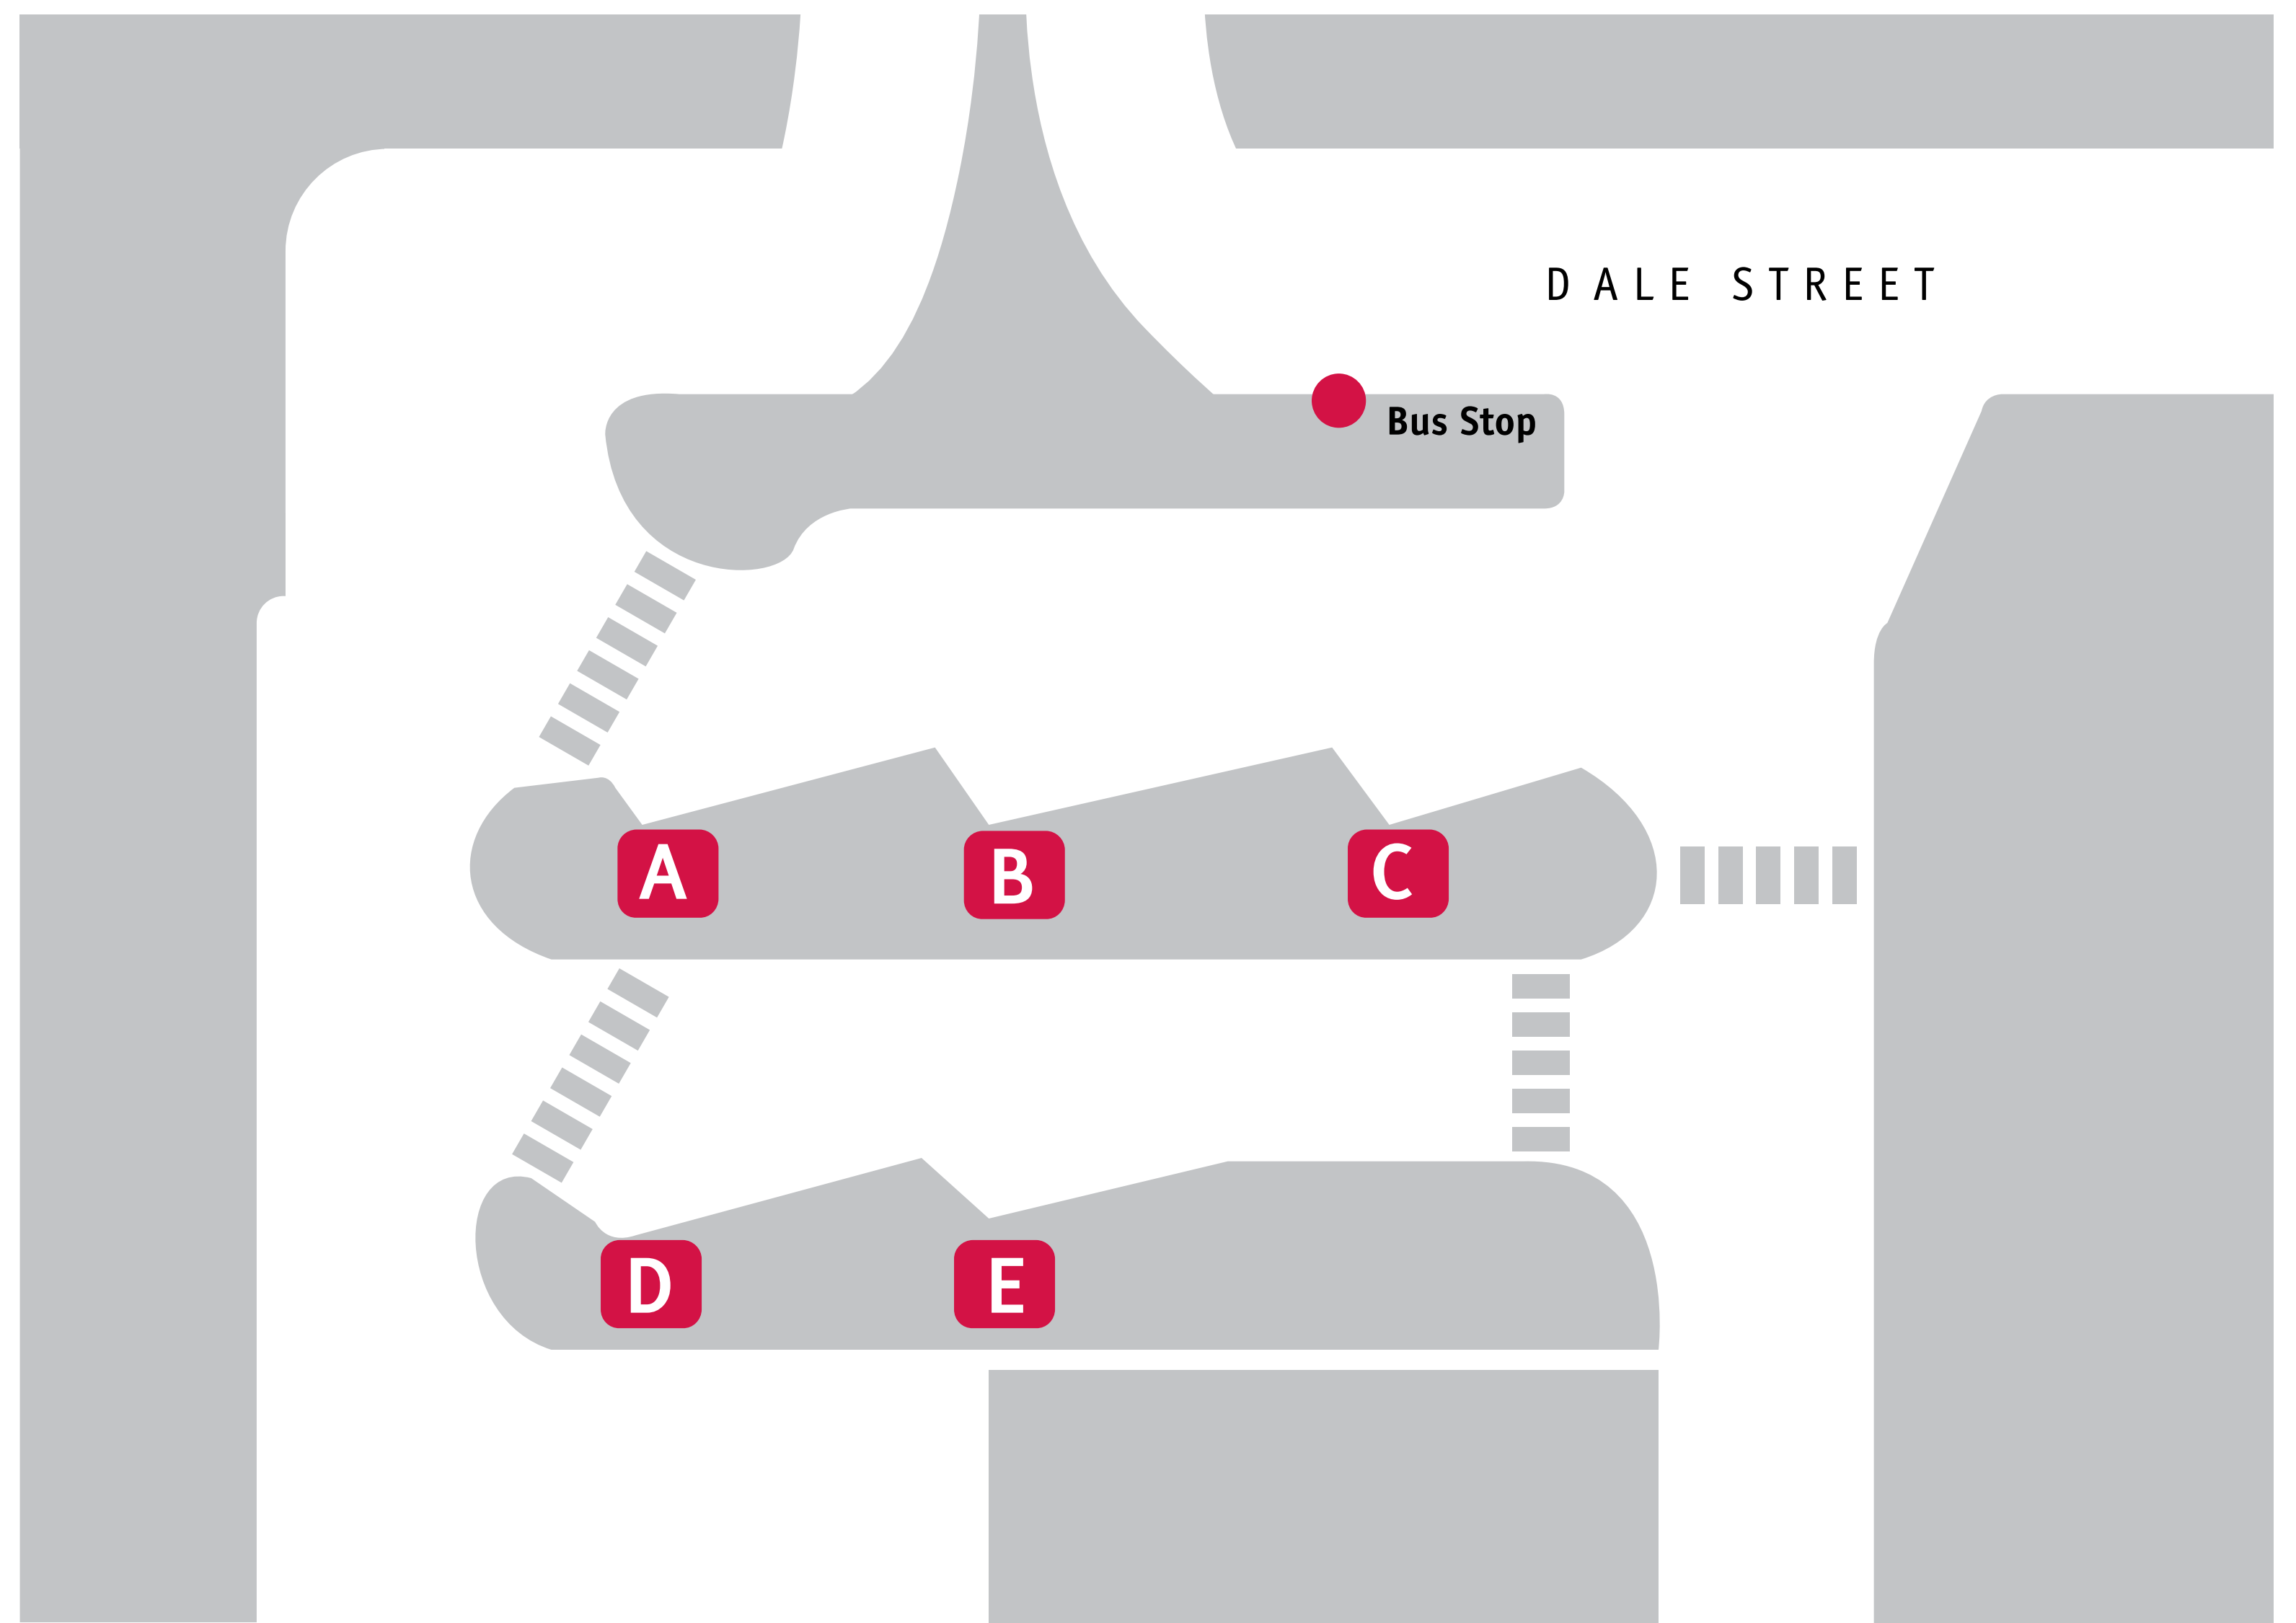

Where to catch your bus

Timetable information is displayed at bus stands in this station.

Destination	Service	Bus Stop
Ainsworth	486	C
Ainsworth Arms	98	C
Ainsworth Road	98 486	C
Bolton	512 513	E
	524	A
Bolton Road Estate	98 486	C
Bradley Fold	486	C
Broughton	98	B
Bury	98 486 512 513	C
	524	D
Dumers Lane	524	D
Farnworth	512 513	E
Harper Green	512 513	E
Kearsley	512 513	E
Little Lever	524	A
Manchester	98	B
Moses Gate	524	A
Outwood	512 513	E
Prestwich	98	B
Radcliffe New Road	513	E
Radcliffe Tram Stop	486 512 513	C
	524	D
Ringley Bridge	512 513	E
Sedgley Park	98	B

Destination	Service	Bus Stop
Stand	98	B
	513	E
Stand Lane	98	B
Starling	98 486	C
Stopes	524	A
Warth	512 513	C
Watling Street	98 486	C
Whitefield	98	B
	513	E

Transport for Greater Manchester

www.tfgm.com

For public transport information phone Traveline 0871 200 22 33

7am – 8pm Mon to Fri • 8am – 8pm Sat, Sun & public holidays
Calls cost 10p a minute plus network extras