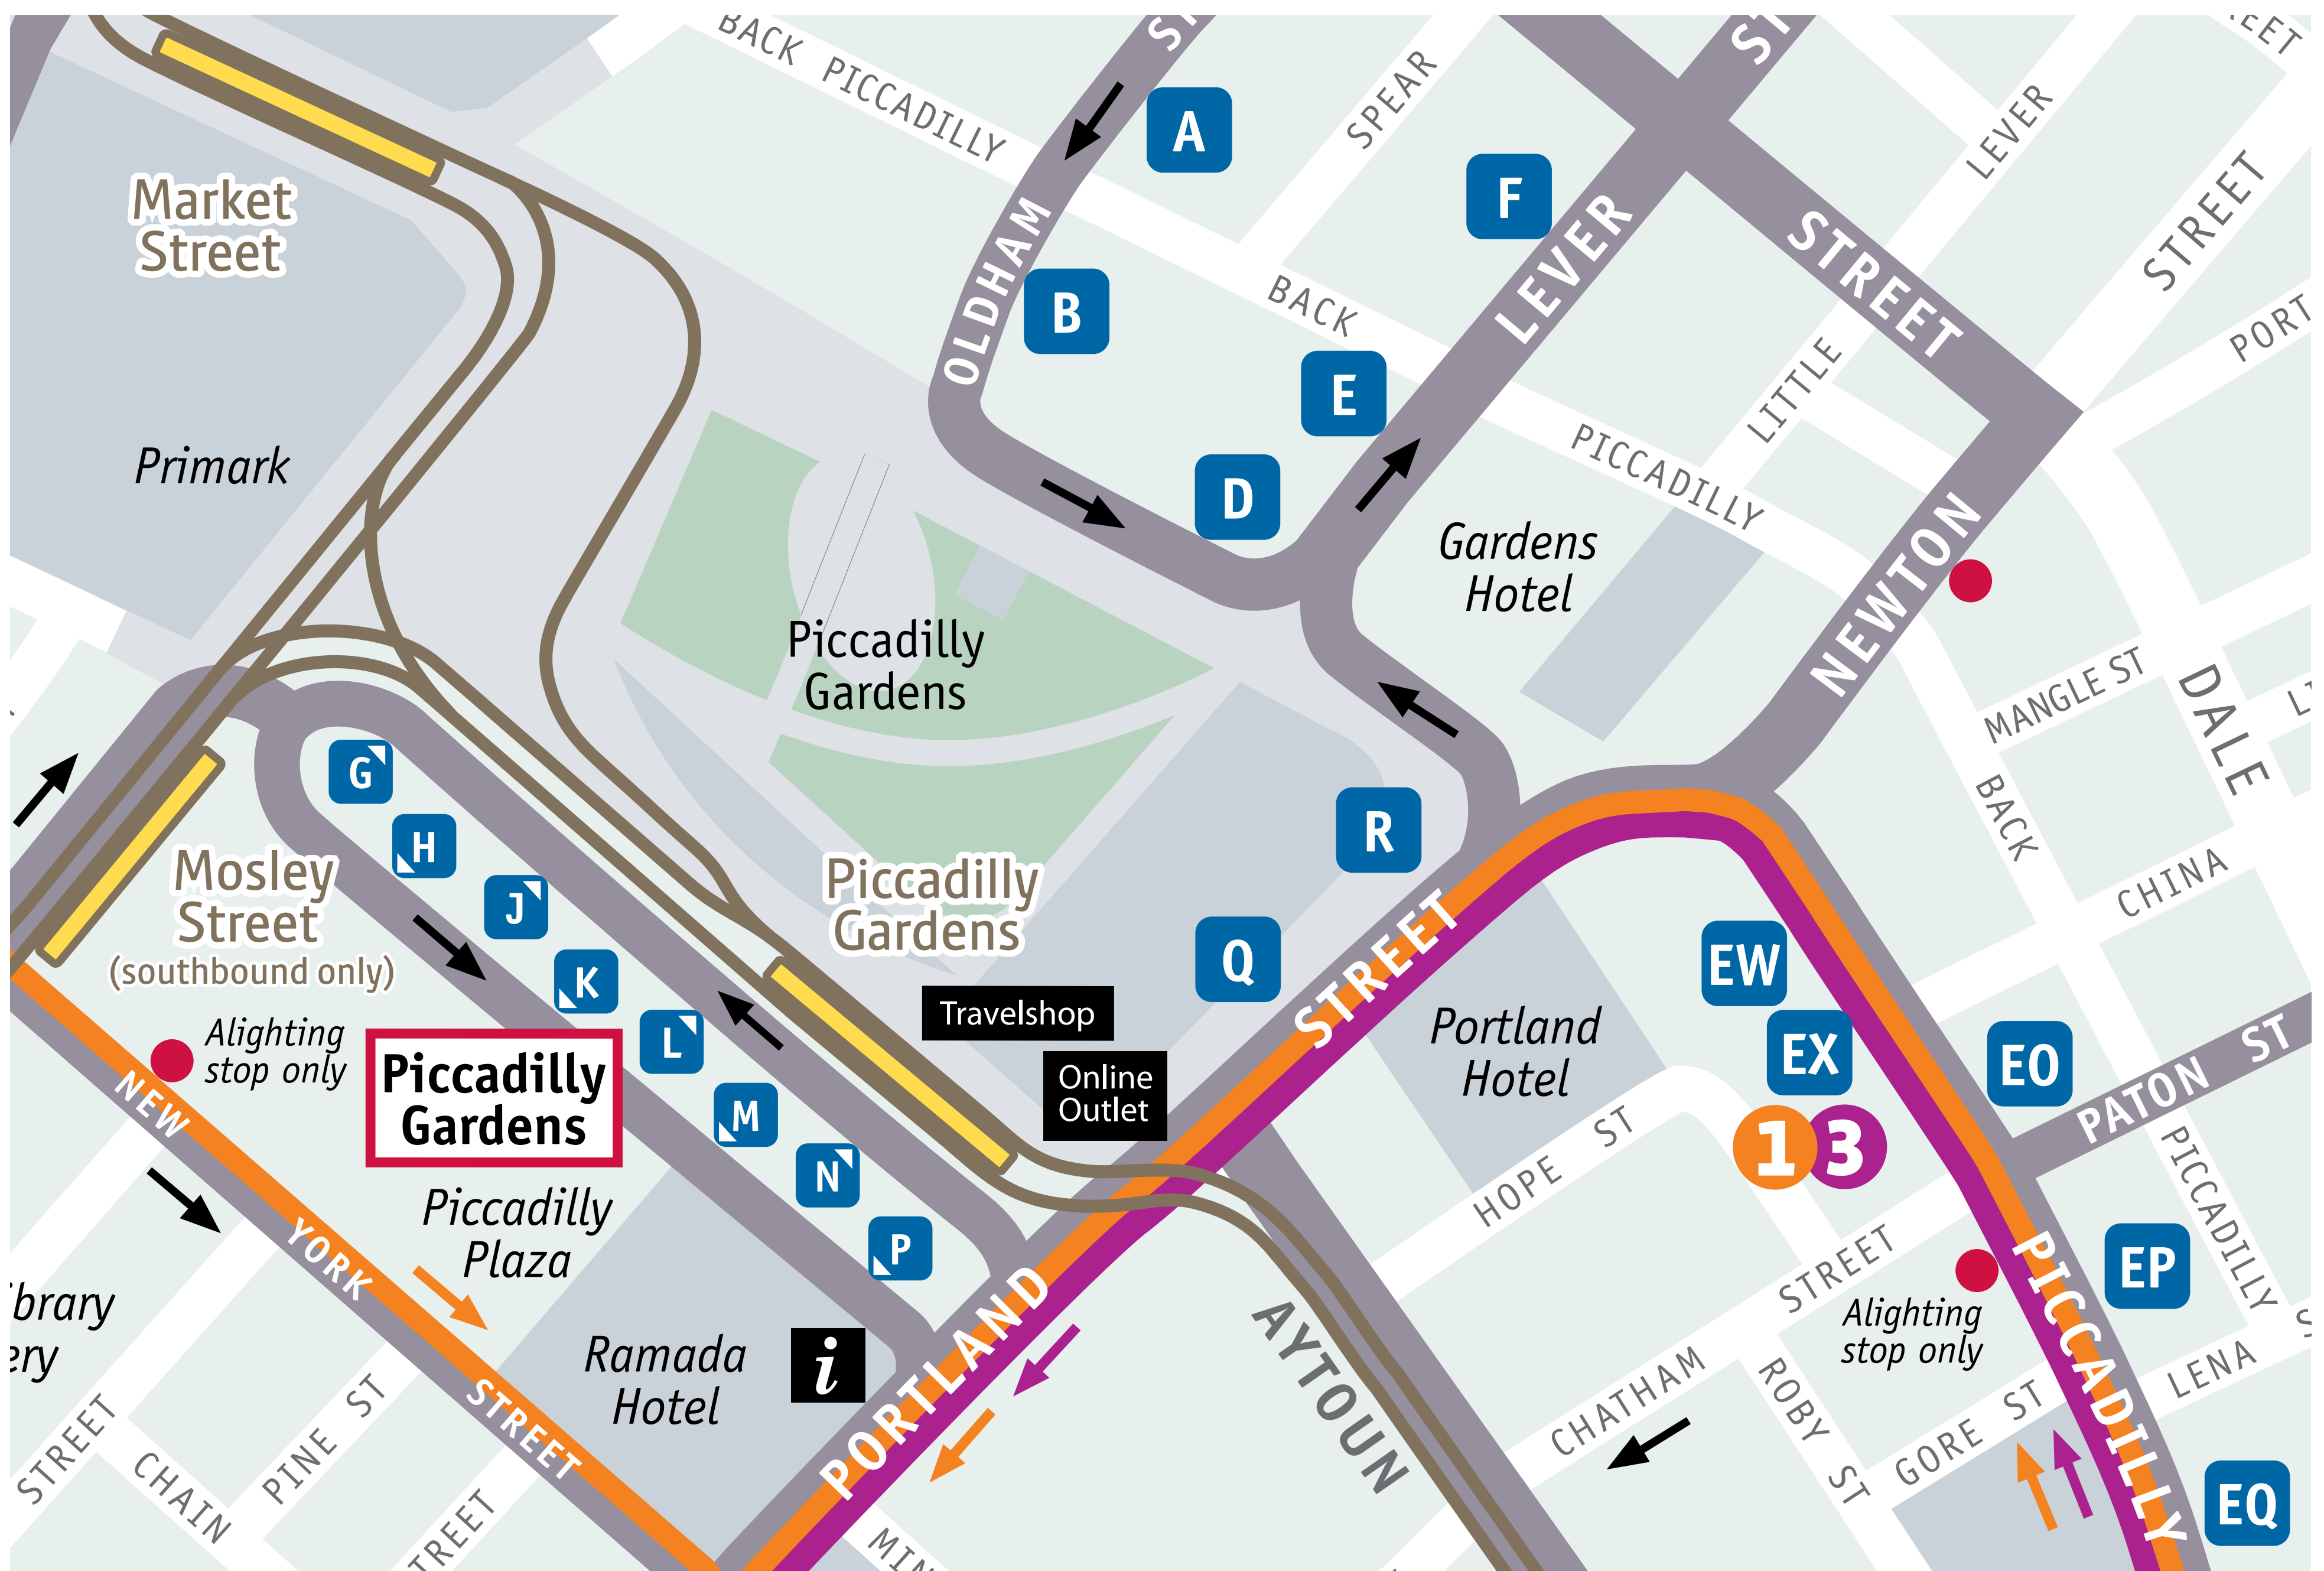

Service	Destination	Stop
1	Metroshuttle	EX
3	Metroshuttle	EX
8	Bolton	P
12	Leigh	P
15	Flixton	L
16	Altrincham	K
17	Rochdale	N
24	Rochdale/Bacup	F
32	Wigan	P
33	Worsley/Wigan	P
36	Bolton	P
37	Bolton	P
39	Leigh	P
41	Altrincham	H
42	East Didsbury	G
42	Stockport	J
42A	Reddish	J
43	Manchester Airport	H
44	Manchester Airport	J
48	Northenden	H
59	Rushcroft	E
63	Brookhouse	P
67	Cadishead	P
72	Chadderton	F
74	Woodhouses/Hollinwood	F
76	Oldham	F
77	Moston	F
78	Oldham	F
80	Middleton	B
81	Derker	B
81A	Waterhead	B
82	Waterhead/Uppermill	A
82	Oldham/Lees	D
83	Sholver	A
84	Reddish	L
84	Woodhouses	F
85	Chorlton	M
86	Chorlton	M
88	Higher Blackley circular	B

Service	Destination	Stop
99	Sale	N
101	Wythenshawe	N
104	Wythenshawe/Wythenshawe Hospital	N
105	Manchester Airport	N
109	Wythenshawe Hospital	N
111	Southern Cemetery	N
112	Middleton	B
118	North Manchester General Hospital	B
130	Macclesfield	P
135	Bury	E
135	Bury	N
142	East Didsbury	G
143	West Didsbury	H
149	Oldham/Holts Estate	E
157	Woodford	J
163	Bury	A
167	Norden	E
173	Stepping Hill	EQ
180	Greenfield	A
181	Rochdale	F
182	Rochdale	F
184	Huddersfield	A
188	Ryder Brow	EQ
188	Chadderton	F
192	Hazel Grove	EP
201	Hattersley	EO
203	Stockport	EO
204	Hyde	EO
205	Dane Bank	EO
206	Gee Cross	EO
207	Gee Cross	EO
216	Ashton-under-Lyne	D
217	Droylsden (Evenings only)	D
219	Ashton-under-Lyne/Stalybridge	EW
220	Tameside General Hospital	EW
221	Dukinfield	EW

Service	Destination	Stop
231	Ashton-under-Lyne	D
236	Glossop	D
237	Glossop	D
237	Glossop	D
250	The Trafford Centre	K
251	Trafford Park	EQ
255	Partington	L
256	Flixton	L
256	Flixton	L
263	Altrincham	K
291	Trafford Park/The Trafford Centre	K
X34	Lowton	P
X50	The Trafford Centre	K
X57	Woodford	J
X58	Flixton	L
X75	Moston	F
X82	Milnrow	F
X84	Carrcote	A

42 – Night bus (Buses after midnight).