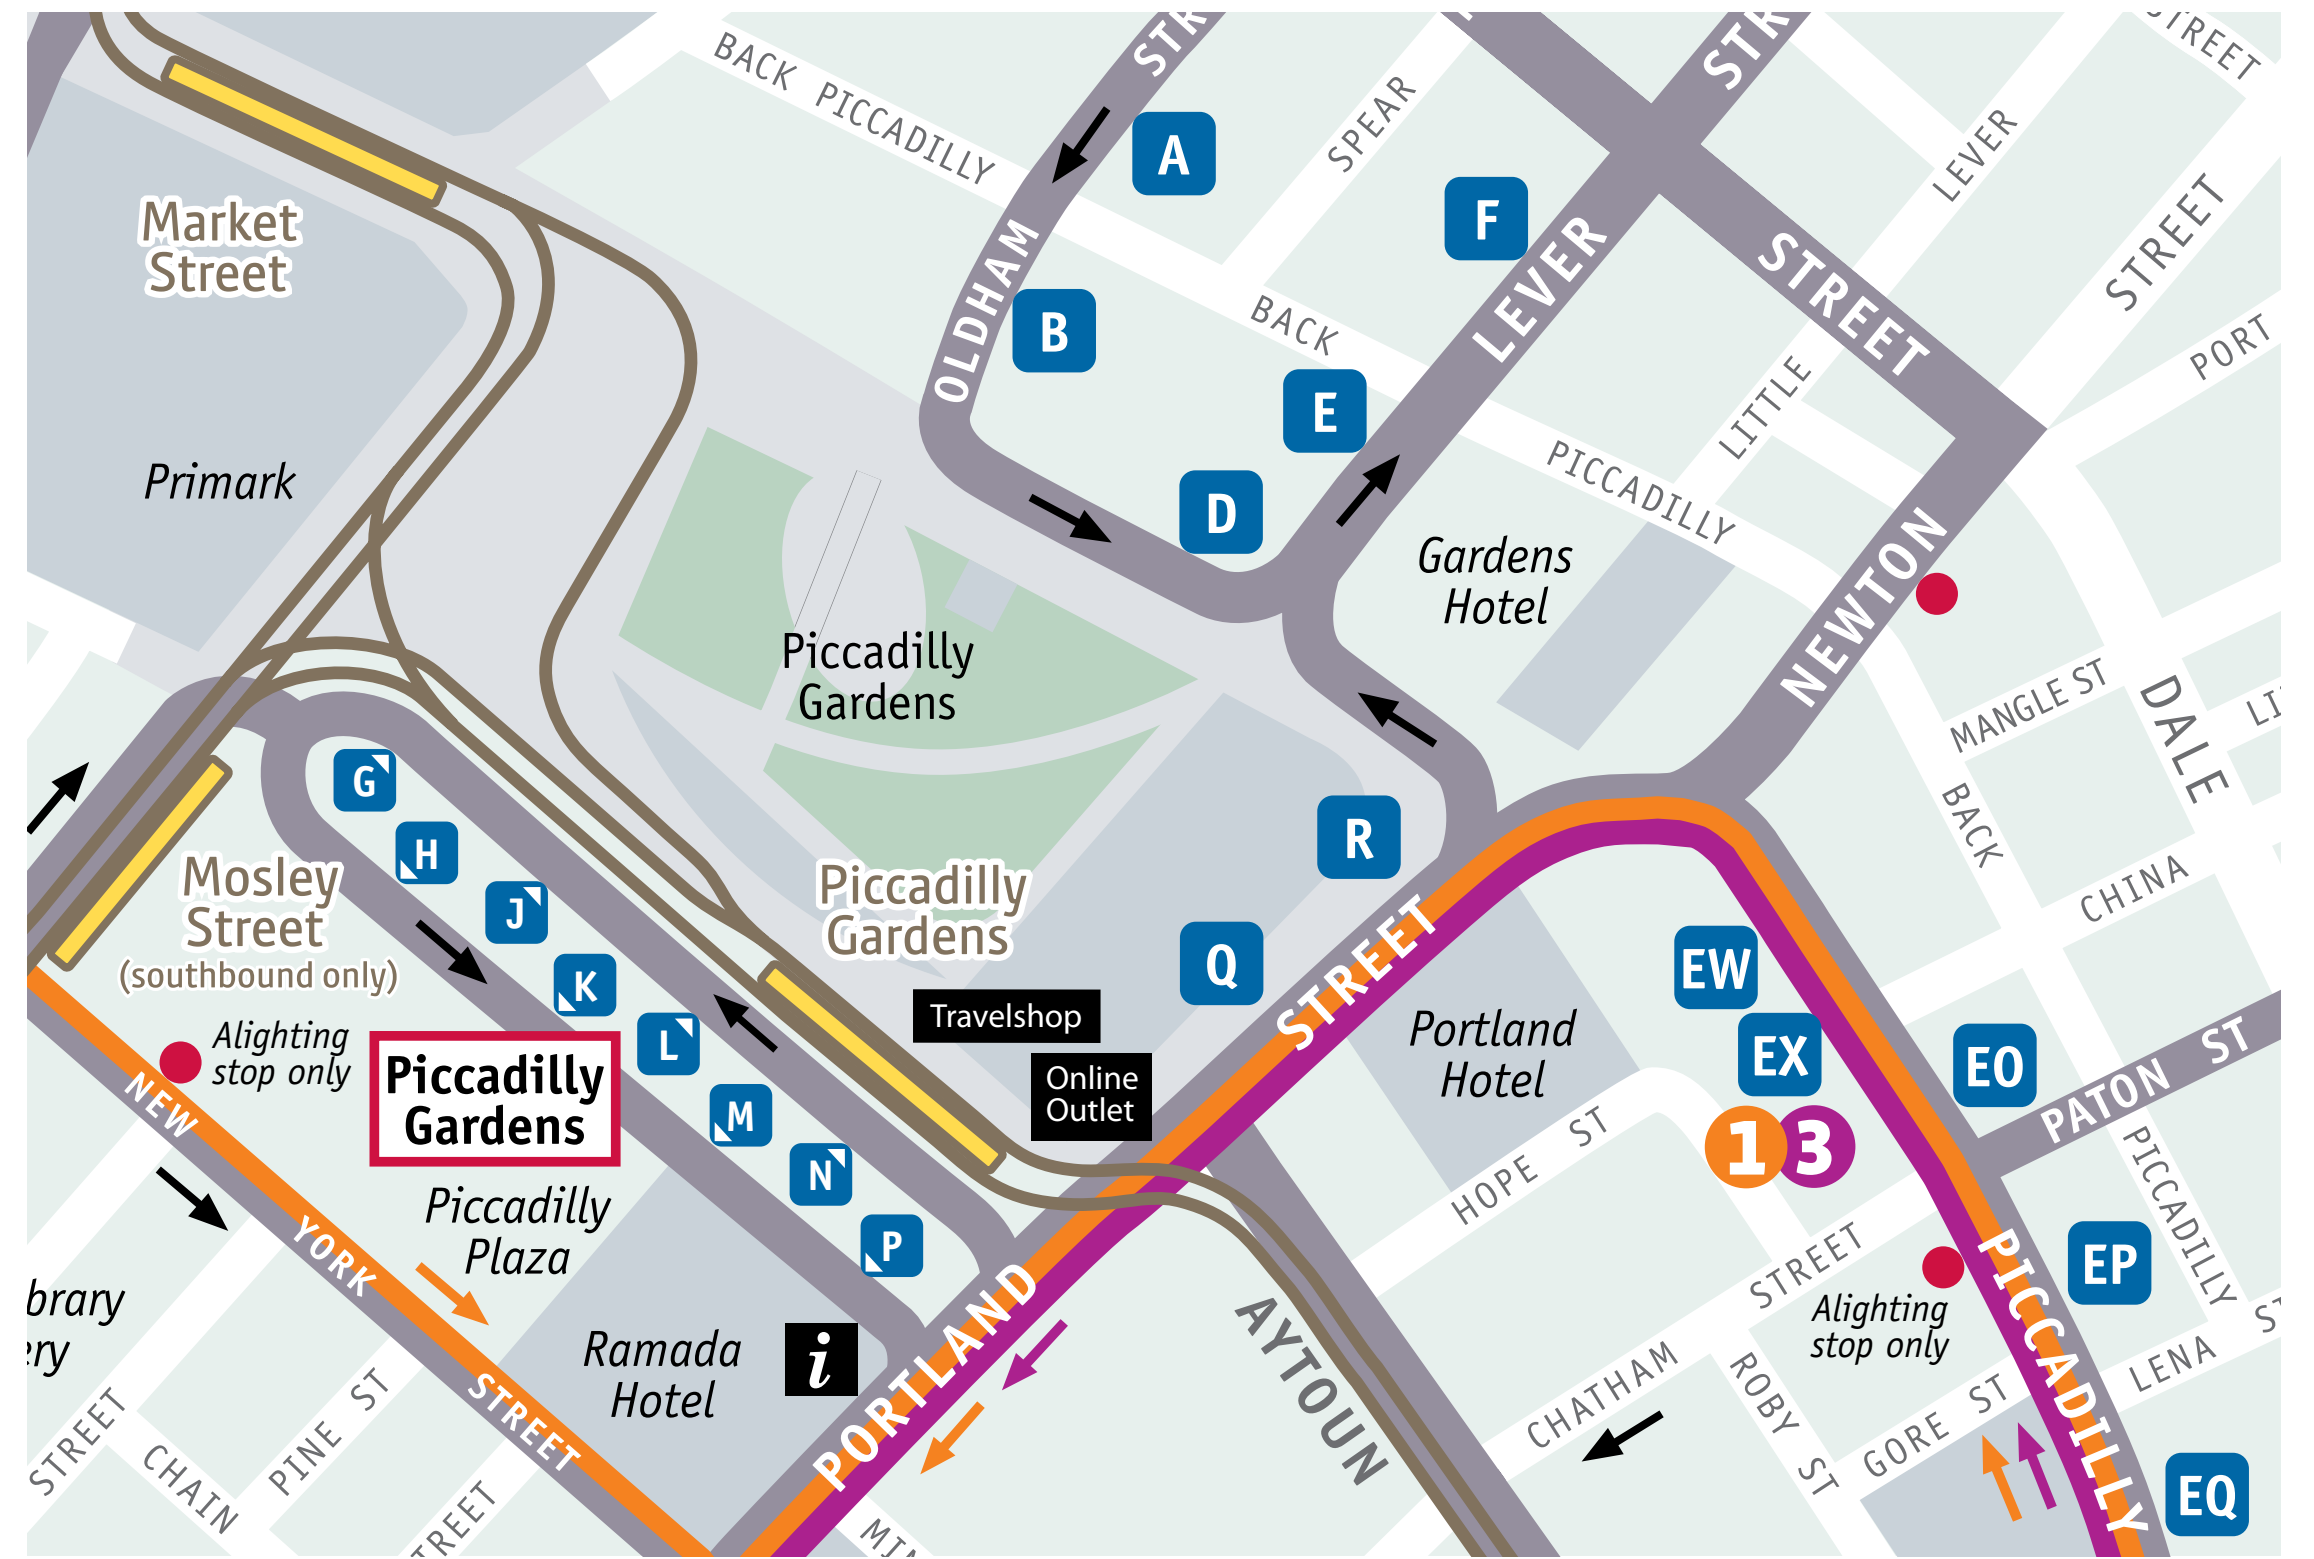

Destination finder

Piccadilly Gardens

30 October 2011

Where to catch your bus

Timetable information is displayed at bus stands in this station.

Destination	Service number	Stand letter
Alderley Edge	130	P
Alexandra Park	16	K
	85	M
	101 104 105 109	N
Atrincham	16 263	K
	41 K1	H
	86	M
	Metrolink Tram	
Ancoats	173 188	EQ
	216 216 217 231 236 237	D
	237 237	EQ
Ardwick	173	EQ
	192 192	EP
	201 201 203 203 204 205 206 207 207	EO
Ashton-under-Lyne	216 216 231 236 237	D
	237 237	EQ
	219 219	EW
Ashton upon Mersey	16	K
Astley	33 X34	P
Atherton	12 32 33 33	P
Audenshaw	216 216 236 237	D
	237	EQ
	219 219 220 221	EW
Bacup	24 (few)	F
Baguley	99 101 109	N
Barnford	167	E
Bank House	88	B
Belle Vue	173 188	EQ
	201 201 203 203 204	EO
Benchill	43 43	H
	104 105	N
Besses o' th' Barn	135	N
	135	N
	Metrolink Tram	
Beswick	188	EQ
	219 219 220 221	EW
Blackley	17	N
	118	B
	163	A
Bolton	3 36 37	P
Boothstown	33 ^	P
Bowker Vale	59 149 167	E
	Metrolink Tram	
Bramhall	157 X57	J
Broadheath	16 263	K
	41 K1	H
	86	M
Brookdale Park	74 76 78 84	F
Brookhouse	63 ^	P
Brooklands	99	N
	Metrolink Tram	
Brooks's Bar	15	L
	86 86	M
	251	EQ
Burnage	44	J
	130	P
Bury	135	N
	135	N
	Metrolink Tram	
Cadishead	67	P
Carrcote	X84 ^	A
Carrington	255	L
Castlefield	33 63 ^	P
	84 255	L
	Metrolink Tram	
Castleton (Rochdale)	17	N
Chadderton	24 72 181 182 188 X82	F
	59 149 ^	E
Cheadle	44 157 X57	J
	130	P
Cheadle Hulme	157 X57	J
Cheetham Hill	59 135 149 167	E
	135	N
Chorlton	16	K
	84	L
	85 86 86	M
	251	EQ
	Metrolink Tram	
City of Manchester Stadium	188	EQ
	216 216 217 231 236 237	D
	237 237	EQ
Clayton	188	EQ
	216 216 217 231 236 237	D
	237 237	EQ
Clifton	8	P
Collyhurst	17	N
	81 81A 88 112 118	B
	163	A
Crumpsall	59 149	E
	Metrolink Tram	
Dane Bank	205	EO
Darn Hill	163	A
Day Hulme	15 256 256 X58 ^	L

Destination	Service number	Stand letter
Denton	201 201 204 206 207 ^	EO
Derker	81	B
Didsbury	42 42	G or J
	42A ^ 157 X57	J
	84	L
	142 142	G
Droydsden	216 216 217 231 236 ^	D
	237 ^ 237	EW
Dukinfield	220 221	EW
East Didsbury	42 42	G or J
	42A ^ 44 157 X57	J
	84	L
	130	P
	142 142	G
Eccles	33 63 ^ 67	P
	Metrolink Tram	
Fallsworth	74 76 78 ^ 84 188	F
	82 83 180 184 X84 ^	A
	82	D
Fallowfield	41 K1 43 43 48 143 143	H
	42 42	G or J
	42A ^ 44 157 X57	J
	99 111	N
	142 142	G
Farnworth	8 37	P
Firwood	15	L
	Metrolink Tram	
Flixton	15 255 256 256 X58 ^	L
Gasley	44	J
Gee Cross	206 207 ^	EO
Glossop	236 ^ 237 ^ 237	D
Godley	201	EO
Gorton	188	EQ
	201 201 203 203 204 205 206 207 ^	EO
Greenfield	180	A
Guide Bridge	219 219	EW
Hadfield	237 ^ 237	D
Handforth	130	P
Harpurhey	17	N
	77	F
	81 81A 112 118	A
	163	B
	231	D
Hartshhead	201	EO
Houghton Green	204 206 207 ^	EO
Hazel Grove	192 192	EP
Heald Green	44	J
Heaton Chapel	130	P
	42A ^	J
	84	L
Heaton Mersey	42 42A ^	J
	84	L
Heaton Park	59 135 149 167	E
	135	N
	Metrolink Tram	
Heywood	163	A
	167	E
Higher Blackley	88	B
	149	E
Hindley	32 33 ^	P
Hollingworth	236 ^ 237 ^ 237	D
Hollins	78 ^	F
	180 184 X84 ^	A
Hollinwood	74 78 ^ 188	F
	82 83 180 184 X84 ^	A
	82	D
	149	E
Holts	149 ^	E
Hospitals 11 - see end of list		
Huddersfield	184	A
Hulme	85 86 86	M
	101 104 105 109	N
	250 263 291	K
	251	EQ
	256 256	L
Hyde	201 201 204 206 207 ^	EO
Irlam	67	P
Irlams o' th' Height	8 12 36 37 39	P
Kearsley	8	P
Langley	163	A
Lees	82	D
	180 184 X84 ^	A
Leigh	12 39 X34	P
Levenshulme	192 192	EP
Limeside	76 78 ^	F
Little Hulton	12 36 39	P
Longsight	173	EQ
	192 192	EP
Lowton	X34	P
Macclesfield	130	P
Manchester Airport	43 43	H
	44	J
	105	N