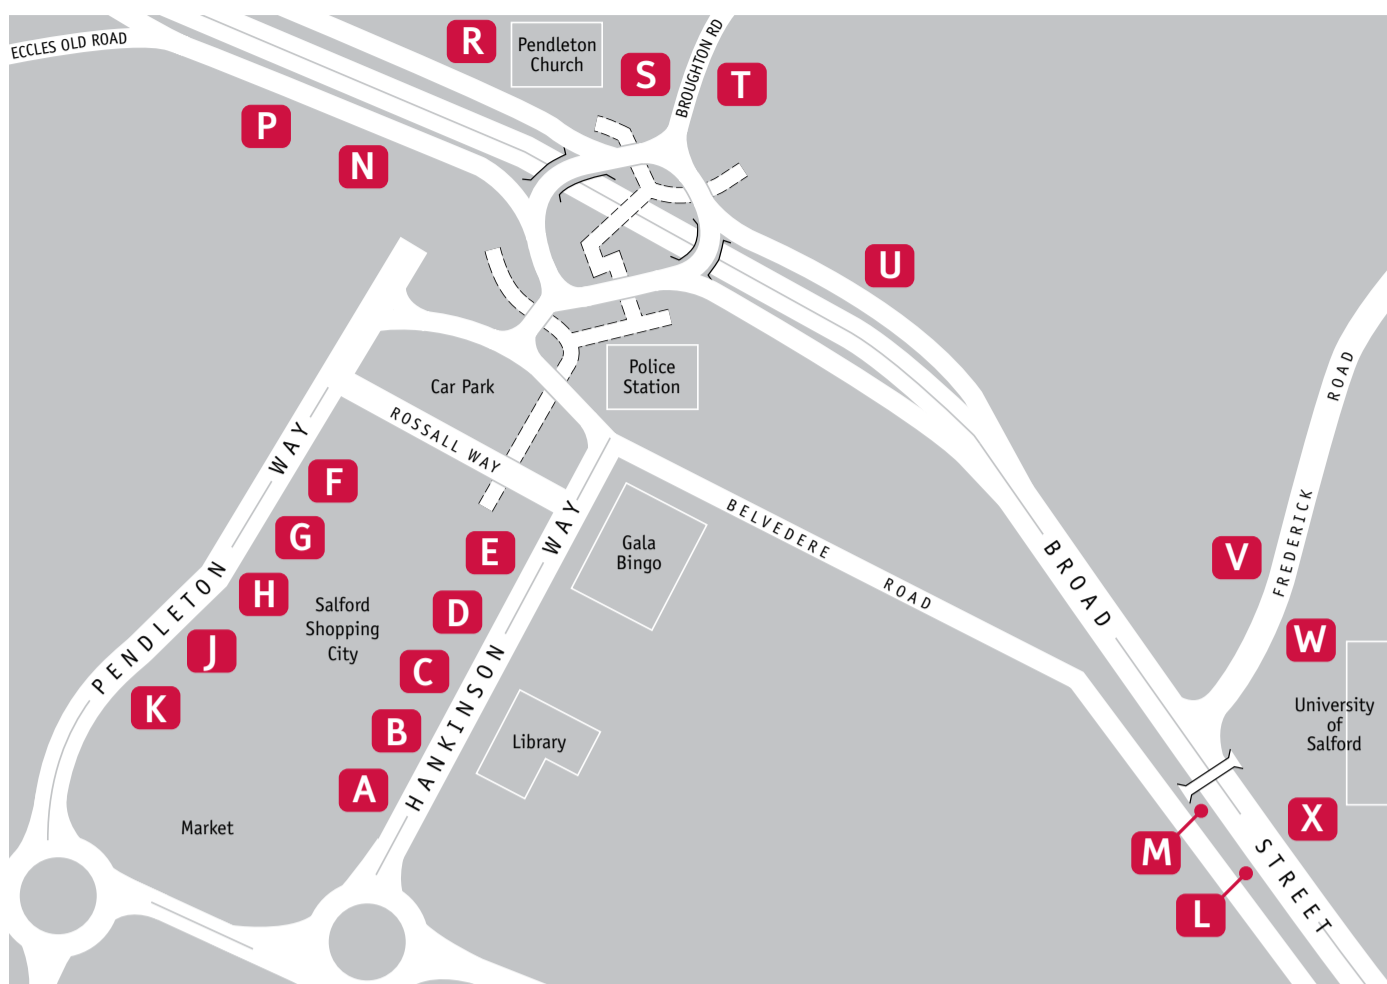

Destination finder

Pendleton

30 January 2012

Where to catch your bus

Timetable information is displayed at bus stands in this station.

Destination	Service number	Before 7pm Mon to Sat Stand letter	From 7pm and Sundays Stand letter
Agecroft	74	J	No service
	75	C, S	No service
Astley	26	M, P	M, P
Atherton	12 32	M, P	M, P
	39	No service	L, N
Blackley	53	G	G
Bolton	8	M, P	M, P
	36	L, N	L, N
	37	J, L	G, L
Brookhouse	10	F, T	G, T
Cadishead	67 100	E	E
Cheetham Hill	52	B, S	E, S
	53	G	G
Chorley	X25	M	No service
Clifton	8	M, P	M, P
	70▲	No service	G
	71 73	J	No service
Duchy Road	31	J	G
	79	J	No service
Eccles	10 110	F, T	G, T
	67 100	E	E
	70▲	No service	G
Ellesmere Park	70▲	No service	G
Failsworth	52	B, S	E, S
Farnworth	8	M, P	M, P
	31	J	G
	37	J, L	G, L
Gorton	53	G	G
Harpurhey	53	G	G
Higher Broughton	52	B, S	E, S
Horwich	X25	M	No service
Hospitals H – see end of list			
Hulme	53	G	G
Irlam	67 100	E	E
Irlams o'th'	8 12	M, P	M, P
Height	31	J	G
	36 39	L, N	L, N
	37	J, L	G, L
	74 79	J	No service
	75	C, S	No service
	95	C, S	E, S
Kersal	95	C, S	E, S
Langley Road	75	C, S	No service
Leigh	12 26 X34	M, P	M, P
	39	No service	L, N
Little Hulton	12	M, P	M, P
	31	J	G
	36 39	L, N	L, N
Longsight	53	G	G
Lower Broughton	10 110	B, S	E, S
	27	C, S	No service
Lowry and MediaCity UK	9	G, L	G, L
Manchester	8 12 36 39	R, U, X	R, U, X
	10 110	B, S	E, S
	26 32 X34	U, X	U, X
	27	C, S	No service
	31	H	G
	37	A, U, X	E, U, X
	67 100	H, R	G, R
	70▲	No service	G
	71 73	G	No service
	X25	X	No service
Miles Platting	53	G	G
Monton	70▲	No service	G
Moorside	36 39	L, N	L, N
	37	J, L	G, L

Destination	Service number	Before 7pm Mon to Sat Stand letter	From 7pm and Sundays Stand letter
Moston	52	B, S	E, S
Old Trafford	53	G	G
	79	G	No service
Ordsall	51A ■ 71 73		
	79	G	No service
	53	G	G
	70▲	No service	G
Pendlebury	8	M, P	M, P
	70▲	No service	G
	71 73	J	No service
Preston	X25	M	No service
Prestwich	95	C, S	E, S
Rusholme	53	G	G
Salford Quays	9	G, L	G, L
	51A ■	G, T	No service
	53	G	G
	70▲	No service	G
	71 73 79	G	No service
Stretford	69	G	No service
Swinton	12	M, P	M, P
	27	K, T	No service
	36 39	L, N	L, N
	37	J, L	G, L
	70▲	No service	G
	71 73 79	J	No service
The Trafford Centre	51A ■	G, T	No service
	100	E	E
	110	F, T	No service
Trafford Park	51A ■	G, T	No service
Tyldesley	12 32	M, P	M, P
	39	No service	L, N
University of Salford (Salford Crescent)	8 12 36 39	R, U, X	R, U, X
	9	E, U, X	E, U, X
	26 32 X34	U, X	U, X
	31	H	G
	37	A, U, X	E, U, X
	67 100	H, R	G, R
Walkden	12	M, P	M, P
	31	J	G
	36 39	L, N	L, N
	37	J, L	G, L
Weaste	27	K, T	No service
Whitefield	95	C, S	C, S
Wigan	32	M, P	M, P
Worsley	12 26	M, P	M, P

Hospitals

Destination	Service number	Before 7pm Mon to Sat Stand letter	From 7pm and Sundays Stand letter
North Manchester General Hospital	52	B, S	E, S
Salford Royal Hospital	53	G	G
Salford Royal Hospital	10 110	F, T	G, T
	27	K, T	No service
	71	J	No service
	67 100	E	E
	70▲	No service	G

39 – Night service.

▲ – Sundays and Public Holidays only.

■ – Monday to Friday early mornings only.

Transport for Greater Manchester

www.tfgm.com

For public transport information phone Traveline 0871 200 22 33

7am – 8pm Mon to Fri • 8am – 8pm Sat, Sun & public holidays
Calls cost 10p a minute plus network extras