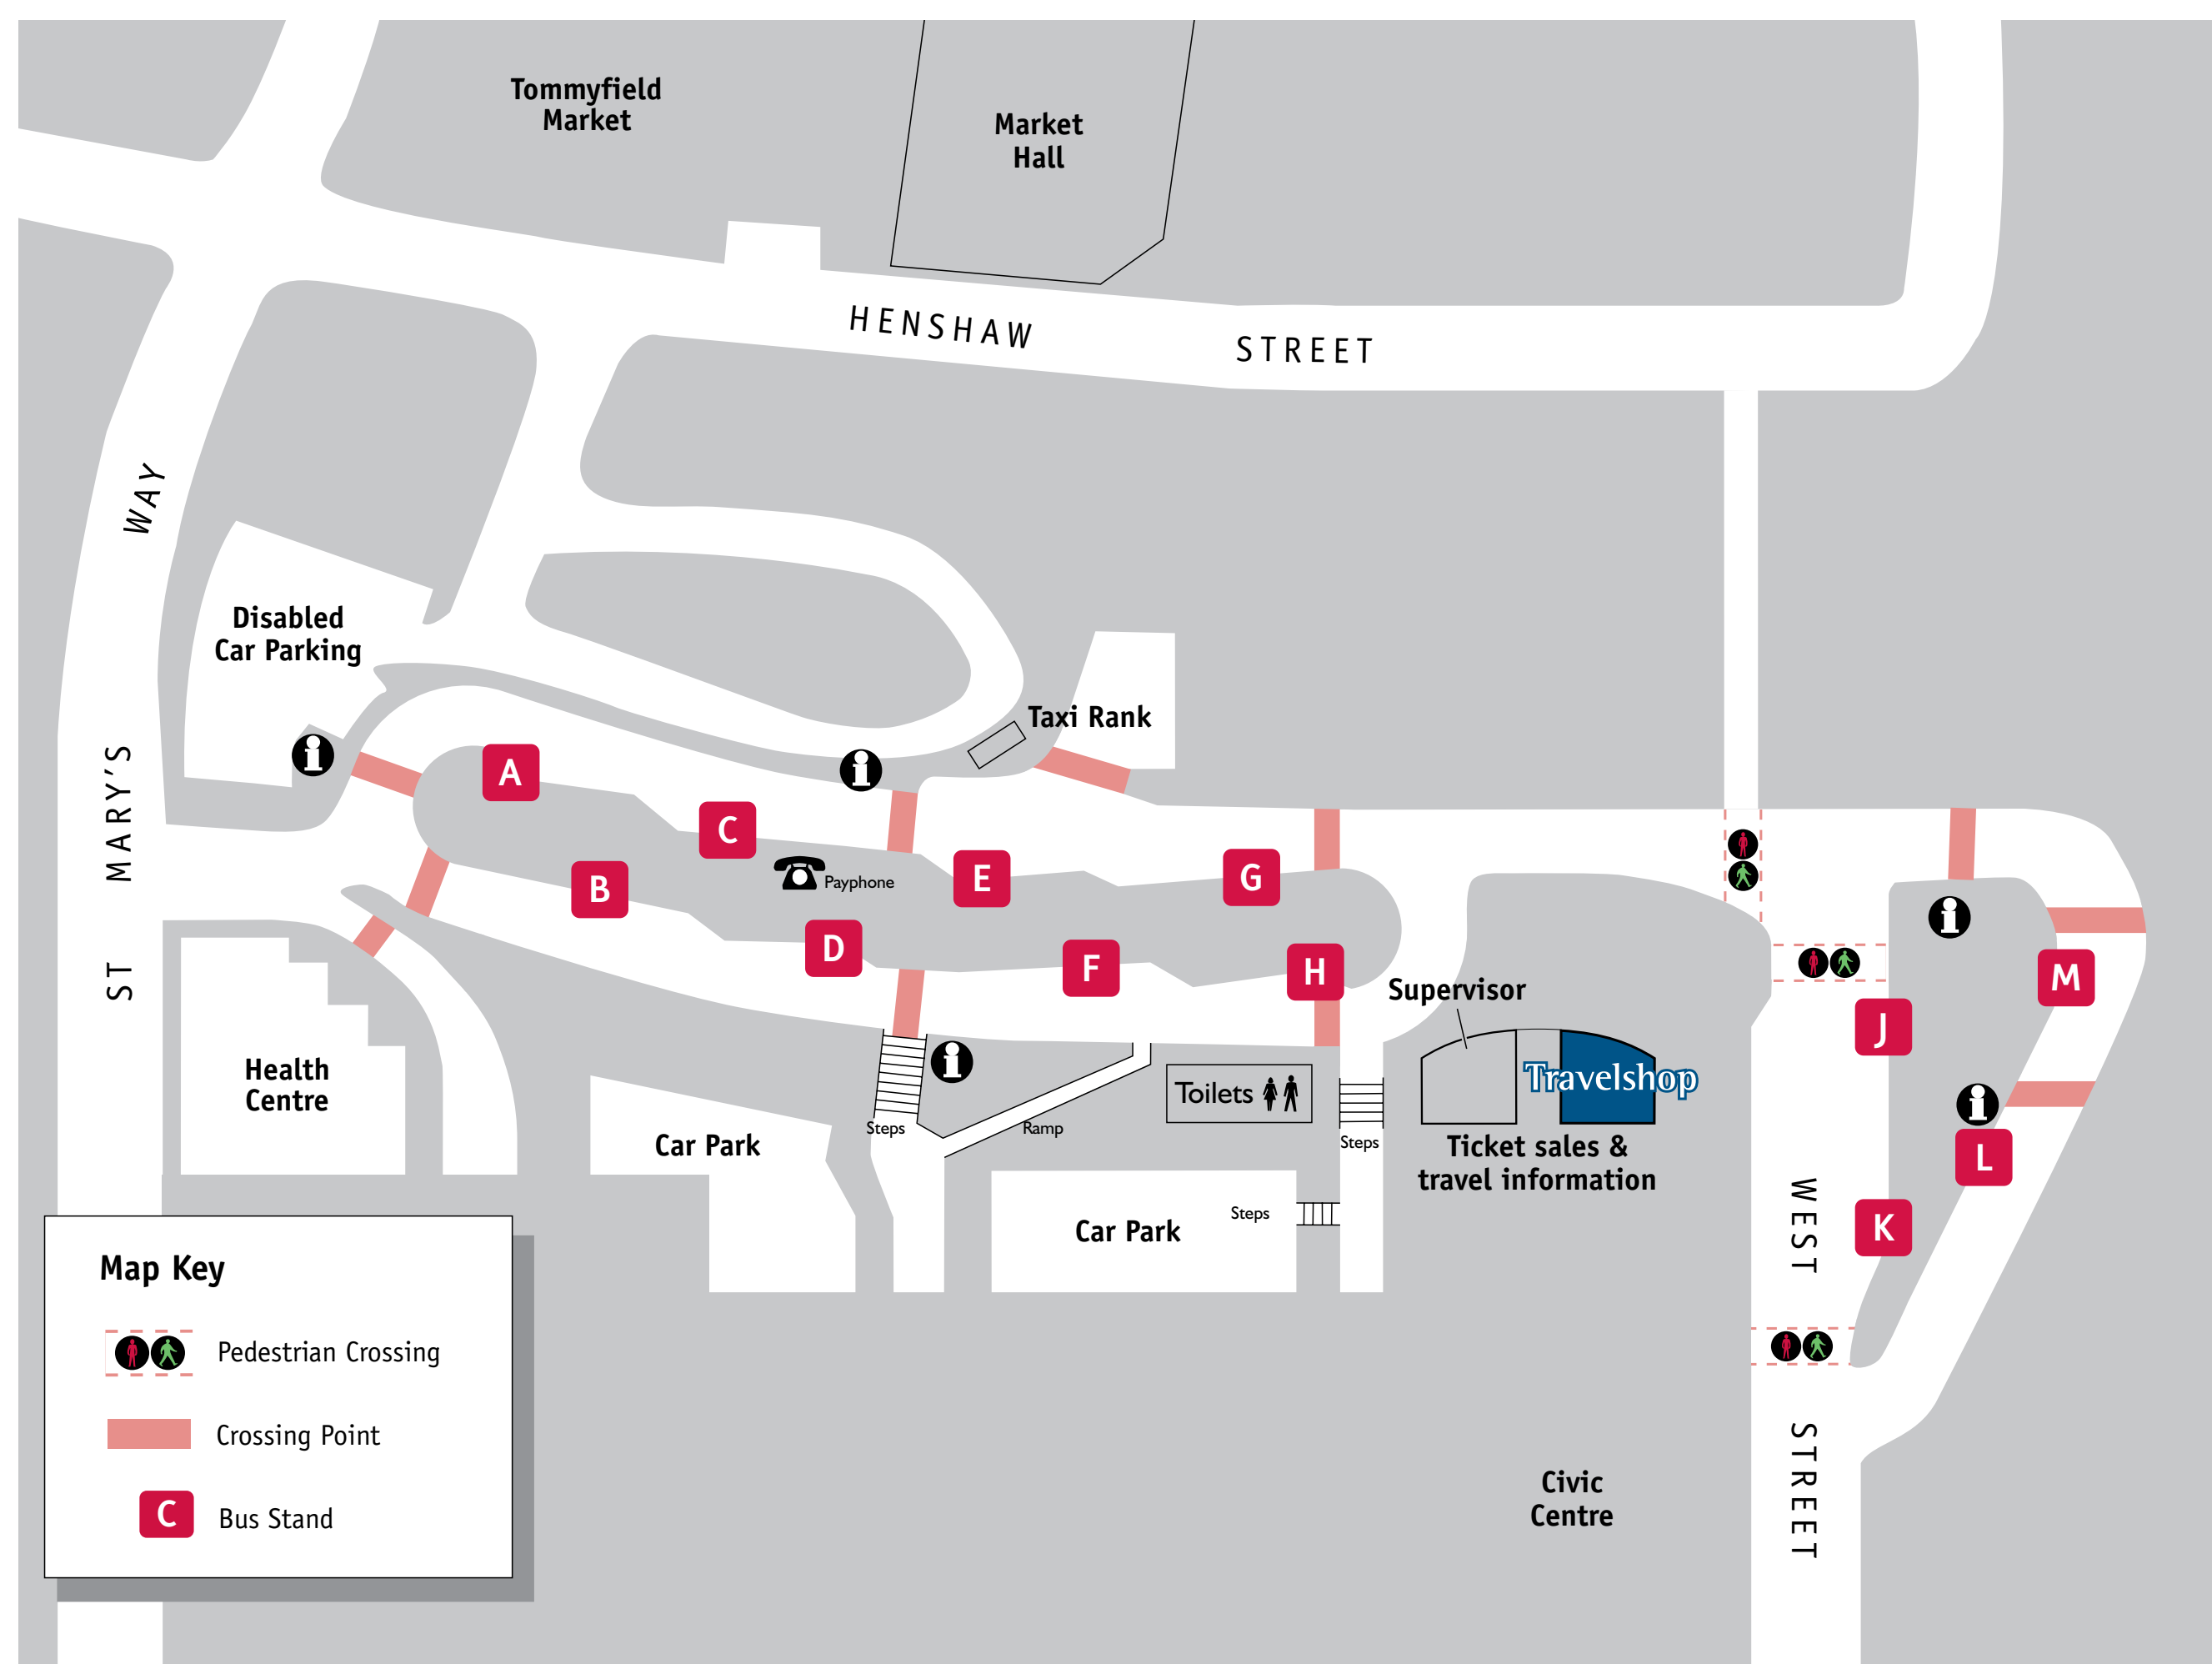

Where to catch your bus

Timetable information is displayed at bus stands in this station.

Destination	Service number	Stand letter
Abbeyhills	149 ♦ 425	L
	408	F
Alkrington Garden Village	415	B
Alt Estate	149 ♦	L
	408 (Mon-Sat Evenings only)	F
Ashton-under-Lyne	350	C
	409	D
Austerlands	82 ▲ 350	C
	418	L
Bardsley	409	D
Blackley	64	F
Boundary Park	159	B
Bradford (Manchester)	76 78 ♦	J
Brookdale Park	76 78 ♦	J
Buckstones	408 428	E
Butler Green	81	M
	149 ♦	K
	415	B
Carrbrook	343 344 ▲	G
Carrcote	82 ▲ 350	C
Chadderton	58 59 159	B
Middleton Road		
Chadderton	149 ♦	K
Sportsman's Arms	415	B
Chadderton Park	64	F
	406	C
Cheetham Hill	59	B
	149	K
Clarksfield	180 184	G
	410 411	K
	418	L
Coalshaw Green	81	M
	149	K
Collyhurst	64	F
	81	M
Coppice	78 ♦ 183	J
	149	K
Crumpsall	59	B
	149	K
Dam Head	64	F
Delph	82 ▲ 350	C
Denshaw	407	C
Derker	81	M
	410 411	K
Diggle	184	G
Dobcross	82 ▲ 350	C
	184	G
Dukinfield	343 344 ▲	G
Failssworth	76 78 ♦	J
	82 83	H
	159	B
	180 184	F
Fitton Hill	425	M
Fitton Park	159	B
	406	C
Flowery Field	343 344 ▲	G
Garden Suburb	76 183	J
	149	K
	180 184	F
Glodwick	149 ♦ 425	L
	408	F
	410	K
Grains Bar	407	C
Grasscroft	180 184	G
Greenacres	410 411	K
	415	L
Greenfield	180	G
	350	C
Grotton	180 184 343 344 ▲	G
Harpurhey	64	F
	81	M
Hartshead	408	F

Destination	Service number	Stand letter
Hathershaw	409	D
	425	M
Heaton Park	59	B
	64	F
	149	K
Hey Farm	350	C
Heyside	58 59	E
	418	K
Higginshaw	58 59	E
	410 411	K
High Crompton	408 428	E
Higher Blackley	64	F
	149	K
Hollins	78 ♦ 183	J
	180 184	F
Hollinwood	78 ♦	J
	82 83	H
	149	K
	159	B
	180 184	F
Holts Estate	149 ♦ 415 425	L
Hospitals ⓘ – see end of list		
Huddersfield	184	G
Hurst Cross	408	F
Hyde	343 344 ▲	G
Lees	180 184 343 344 ▲	G
	415 418	L
Limeside	76 78 ♦ 183	J
Littlemoor	82 350	C
	343 344 ▲	G
	410 411	K
Manchester	59	B
	64 180 184	F
	76 78 ♦	J
	81	M
	82 83	H
	149	K
Marsden	184	G
Micklehurst	343 344 ▲	G
	350	C
Middleton	58 59 159 415	B
	64	F
	406 ●	C
Middleton Junction	159 415	B
Miles Platting	76 78 ♦	J
	82 83	H
	180 184	F
Mills Hill	58 59	B
	64	F
	406	C
Millrow	58	E
Moorclose	159	B
Moorside	83	G
	407	C
Mossley	343 344 ▲	G
	350	C
Moston, Ben Brierley	81	M
Moston, Gardeners Arms	81	M
	149	K
	159	B
New Moston	159	B
Newton Heath	76 78 ♦	J
	82 83	H
	180 184	F
Pennine Meadows	407	C
Rhodes	59	B
	64	F
Rochdale	58	E
	409	A
Royton	64	F
	402	C
	408 428	E
	409	A

Destination	Service number	Stand letter
Rushcroft	59	E
Scouthead	82 ▲ 350	C
Shaw	58 59 408 428	E
Sholver	83	G
Slaitwaite	184	G
South Chadderton	81	M
	149	K
	159	B
Stalybridge	343 344 ▲	G
	408	F
Thornham	409	A
Uppermill	82 ▲ 350	C
	184	G
Washbrook	81	M
Waterhead	81 A 82 350	C
	344 ▲	G
	410 411	K
	415 418	L
Watersheddings	83	G
	407	C
	410 411	K
Werneth	81	M
	82 83	H
	159	B
Whitegate	81	M
Woodhouses	149 ♦	K
	78 ♦	J
	159	B

Hospitals	Service number	Stand letter
Dr Kershaw's Hospice	418	K
North Manchester General Hospital	149	K
Royal Oldham Hospital	64	F
	159	B
	402 406	C
	408 428	E
	409	A
	418	K
Tameside General Hospital	350	C
	408 (Some)	F

♦ – Evenings, Sundays and Public Holidays only.
▲ – Monday to Friday peak periods only.
● – Sundays only.