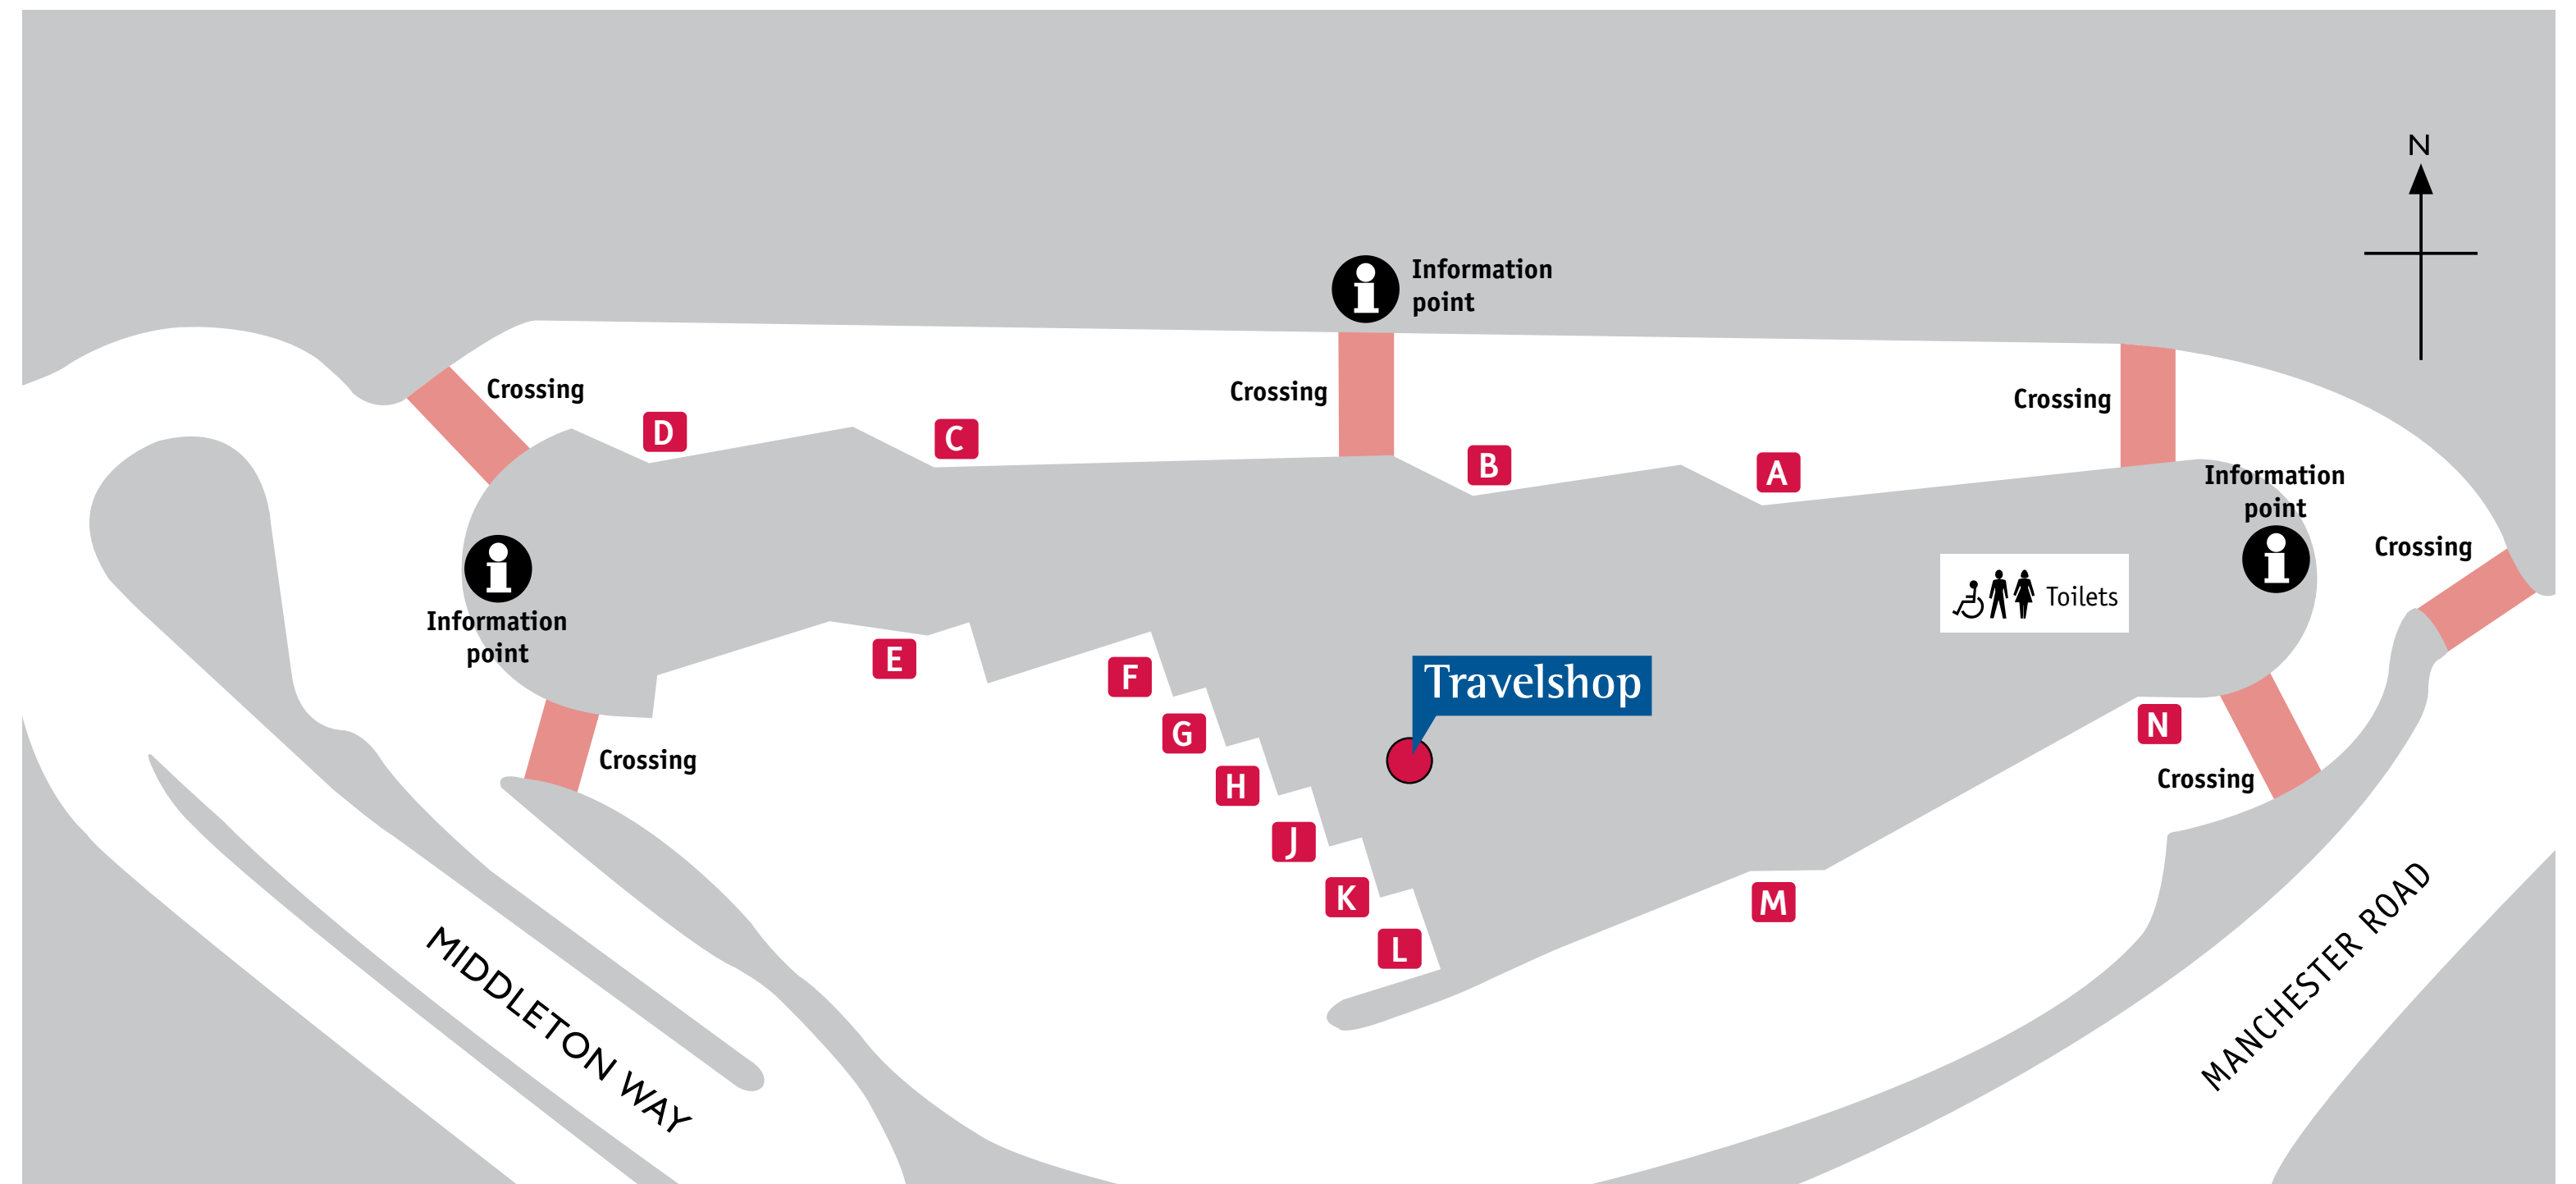

Where to catch your bus

Timetable information is displayed at bus stands in this station.

Destination	Service number	Stand letter
Alkrington Garden Village	125 415	D
Ashton-under-Lyne	419	H
Bank House	115 116	B
	156	K
Birch	125	K
Blackley	17 (First) 17A 18	N
	17 (jpt) 163 164●	M
	64 156	K
	294■	B
Boarshaw	12	J
	64	C
Bowlee	125	K
Bury	163	F
Castleton (Rochdale)	17 17A	A
Chadderton, Fitton Park	406*	C
Chadderton, Sportsman	415	D
Chadderton, Town Centre	58 59	C
	159	B
	419	H
Chadderton Hall Road	64 406*	C
Cheetham Hill	59	L
	294■	B
Collyhurst	17 (First) 17A 18	N
	17 (jpt) 163 164●	M
	64 156	K
	112 113†	B
Crumpsall	59	L
	294■	B
Dam Head	64	K
	115 116	B
	164●	M
Darn Hill	163	F
Failsworth	159	B
Firwood Park	419	H
Greenacres	415	D
Harpurhey	17 (First) 17A 18	N
	17 (jpt) 163 164●	M
	64	K
	112 113† 115 116	B
Heaton Park	59	L
	64 156	K
	164●	M
Heywood	163	F
	164●	E
Higginshaw	58 59	C
Higher Blackley	64 156	K
	115 116	B
	164●	M

Destination	Service number	Stand letter
Hollin (Middleton)	129	A
	164●	E
Hollinwood	159	B
Holts Estate	415	D
Hopwood	163	F
	164●	E
Hospitals H – see end of list		
Langley	18	G
	125	K
	156	E
	163	F
Manchester	17 (First) 17A 18	N
	17 (jpt) 163 164●	M
	59	L
	64 156	K
	80 112 113†	B
Middleton Junction	80 112 113† 159 294■	B
	415	D
Mills Hill	12	J
	58 59 64 406*	C
	419	H
Milnrow	58	C
Moorclose	12	J
	159	B
Moston, Ben Brierley	80 112 113† 115 116	B
Moston, Gardeners Arms	80 112 113† 294■	B
Newhey	58	C
New Moston	159 294■	B
Oldham	58 59 64 406*	C
	159	B
	415	D
Rhodes	59	L
	64 125 156	K
	164●	M
Ring & Ride		E
Rochdale	17 17A	A
	58	C
Royton	64	C
Rushcroft	59	C
Shaw	58 59	C
Stake Hill	17 17A	A
Stanycliffe	17 17A 129	A
Sudden	17 17A	A
The Trafford Centre	294■	B
Trafford Park	294■	B
Werneth	159	B
White Moss	115 116 294■	B
Woodhouses	159	B

Destination	Service number	Stand letter
Coaches and Excursions		E
Schools services		E
H Hospitals		
North Manchester	115 116 294■	B
General Hospital	156	K
Royal Oldham Hospital	64	C
	159	B

- – Early mornings only.
- † – Monday to Friday peak periods only.
- – Sundays only.
- – Evenings, Sundays and Public Holidays only.