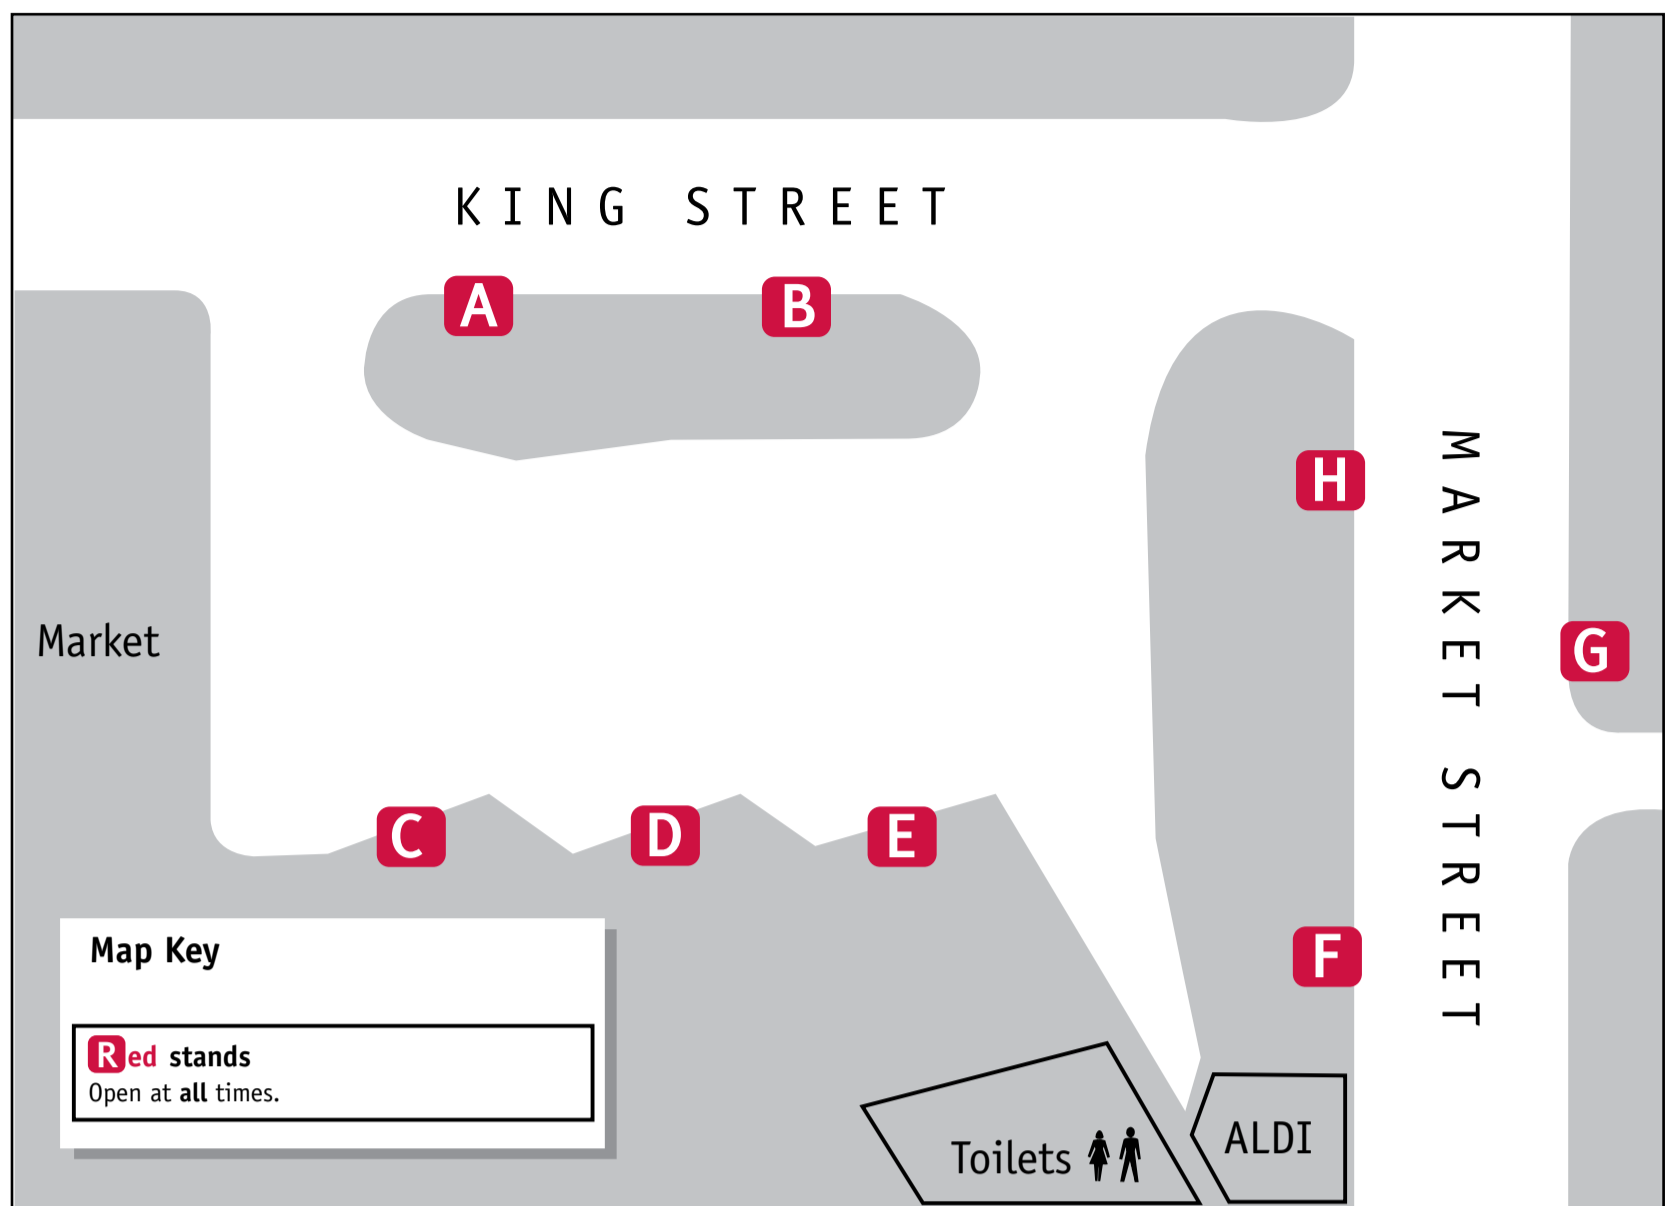

Destination finder

Farnworth Bus Station

29 January 2012

Where to catch your bus

Timetable information is displayed at bus stands in this station.

| Destination | Service | Stand |
|--------------------------------------|-----------------|-------|
| Barton Bridge | 22 | G |
| Blackrod | 521 | E |
| Bolton | 8 22 37 512 513 | F, H |
| | 68 | C |
| | 501 | A |
| Burnage | 22 | G |
| Bury | 512 513 | G |
| Chorlton | 22 | G |
| Clifton | 8 22 | G |
| Davyhulme | 22 | G |
| Eccles | 22 | G |
| | 68 | B |
| Green Lane | 501 | A |
| | 512 513 | F, H |
| Harper Green | 22 512 513 | F, H |
| | 557 | D |
| Highfield | 501 | A |
| | 521 | E |
| | 557 | D |
| Hollins (Farnworth) | 501 | A |
| | 557 | D |
| Hospitals H - see end of list | | |
| Irlams o' th' Height | 8 37 | G |
| | 31 | D |
| Kearsley | 22 512 513 | G |
| | 557 | D, G |
| Little Hulton | 31 550 | D |
| | 68 | B |
| Little Lever | 521 | D |
| Manchester | 8 37 | G |
| | 31 | D |
| Monton | 22 | G |
| | 68 | B |
| Moss Bank Way | 501 | A |
| New Bury | 68 | B |
| | 521 | E |
| | 550 | D |
| Outwood | 512 513 | G |
| Over Hulton | 521 | E |
| Pendlebury | 8 22 | G |
| Pendleton | 8 37 | G |
| | 31 | D |
| Prestolee | 557 | D, G |
| Radcliffe | 512 513 | G |
| Ringley Bridge | 512 513 | G |
| Stand | 513 | G |
| Stockport | 22 | G |
| Stoneclough | 512 513 | G |
| | 557 | D, G |
| Stretford | 22 | G |
| Swinton | 22 37 | G |
| The Trafford Centre | 22 | G |
| | 68 | B |

| Destination | Service | Stand |
|------------------------|---------|-------|
| Urmston | 22 | G |
| Walkden | 31 550 | D |
| | 37 | G |
| | 68 | B |
| Westhoughton | 521 | E |
| Whitefield | 513 | G |
| Wingates | 521 | E |
| Worsley | 68 | B |
| H Hospitals | | |
| Royal Bolton Hospital | 501 | A |
| Salford Royal Hospital | 521 | E |
| | 68 | B |