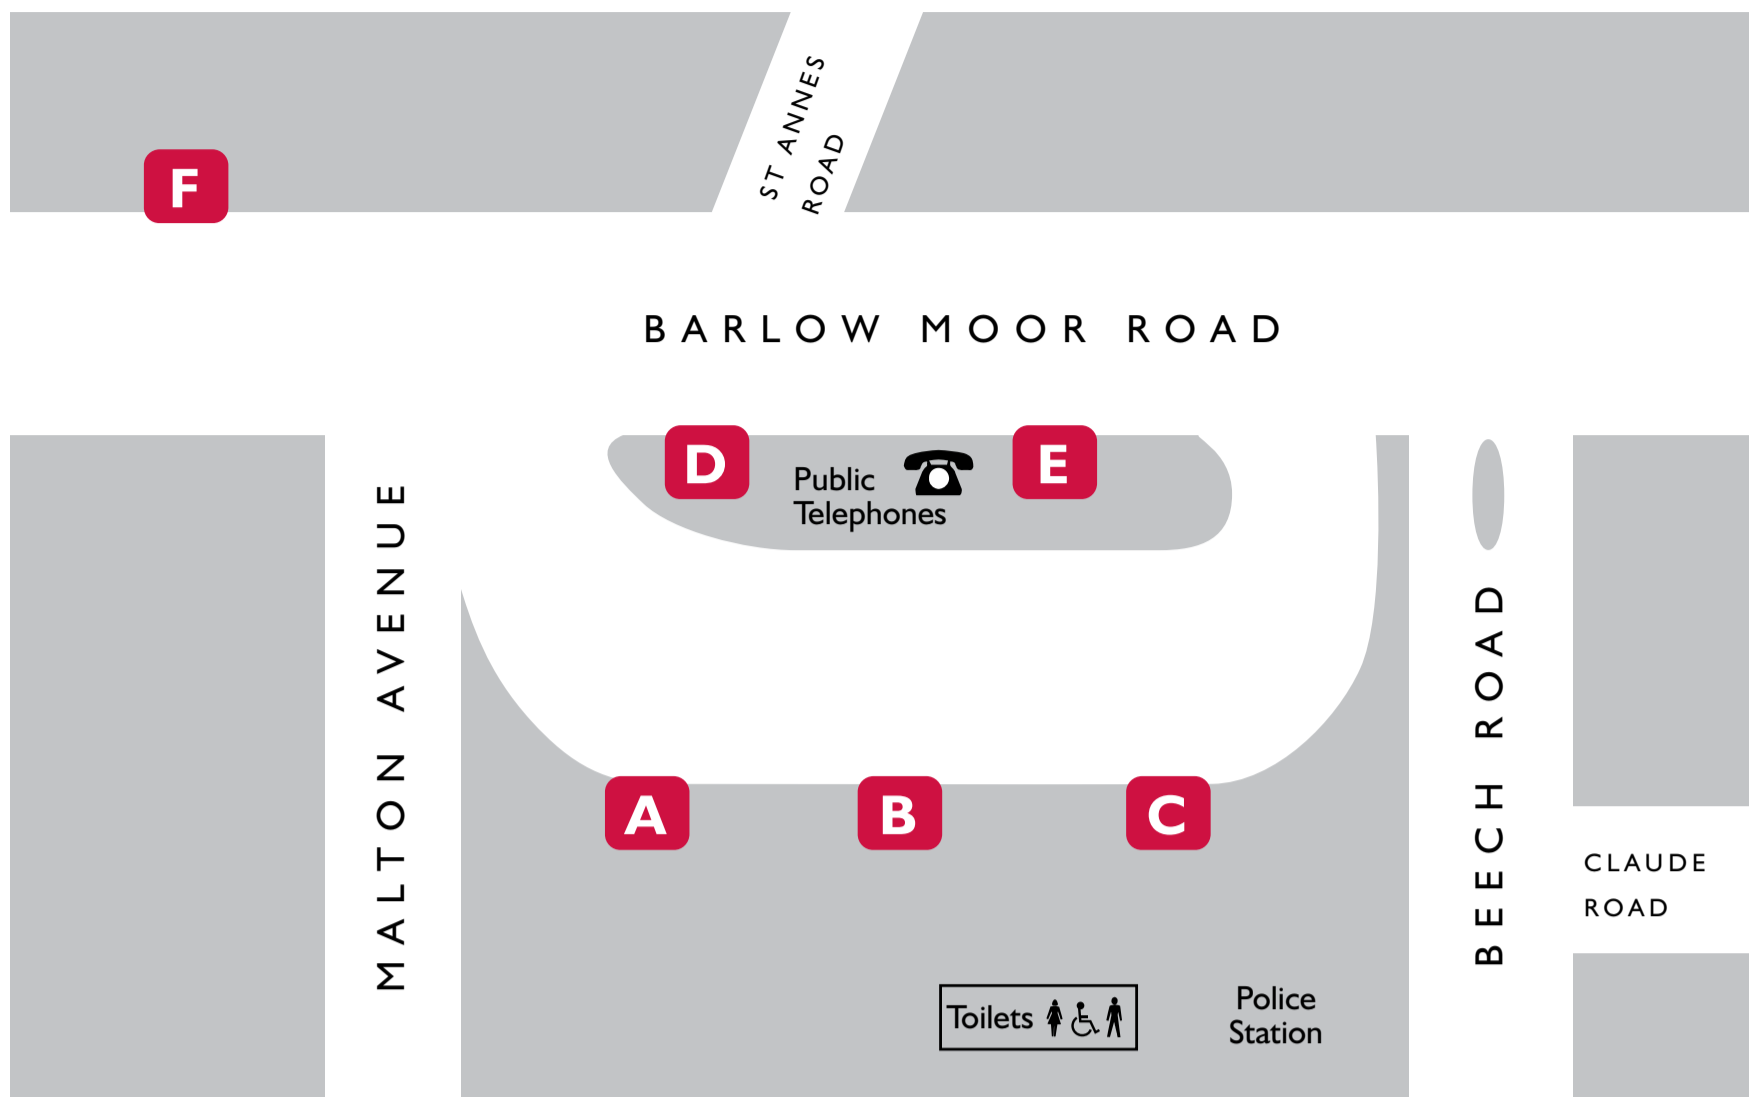

Destination finder

Chorlton Bus Station

4 September 2011

Where to catch your bus

Timetable information is displayed at bus stands in this station.

Destination	Service	Stand
Abbey Hey	168	C
Alexandra Park	85	A
Arrowfield Road	84	F
Ashton-under-Lyne	168	C
Belle Vue	168	C
Bolton	22	E
Brooks's Bar	86	A
Burnage	22	F
Castlefield	84	D
Clifton	22	E
Davyhulme	22 23 23A	E
Didsbury	23 23A 84	F
Droylsden	168	C
East Didsbury	23 23A 84	F
Eccles	22	E
Fallowfield	168	C
Farnworth	22	E
Gorton	168	C
Green End	22	F
Heaton Chapel	84	F
Heaton Mersey	23 23A 84	F
Heaton Moor	22 84	F
Heaton Norris	22	F
Higher Openshaw	168	C

Hospitals **H** – see end of list

Hulme	85 86	A
Kearsley	22	E
Levenshulme	168	C
Longsight	168	C
Lostock	23A	E
Manchester, Oxford Road Station	85 86	A
Manchester, Piccadilly Gardens	84	D
Monton	85 86	A
Old Trafford	22	E
	84	D
	270**	E
Owens Park	168	C
Patricroft	22	E
Pendlebury	22	E
Reddish	84	F
Southern Cemetery	23 23A 84 270**	F
Stockport	22 23 23A	F
Stretford	22 23 23A	E
	297**	D

Destination	Service	Stand
Swinton	22	E
The Trafford Centre	22 23 23A 270**	E
	297**	D
Trafford Park	270**	E
	297**	D
University of Manchester	85 86	A
Urmston	22 23	E
West Didsbury	23 23A 84	F
Whalley Range	86	A
Withington	22 84	F

Hospitals **H**

Christie Hospital	84	F
Withington Community Hospital	23 23A 84	F

** – Monday to Friday peak periods only