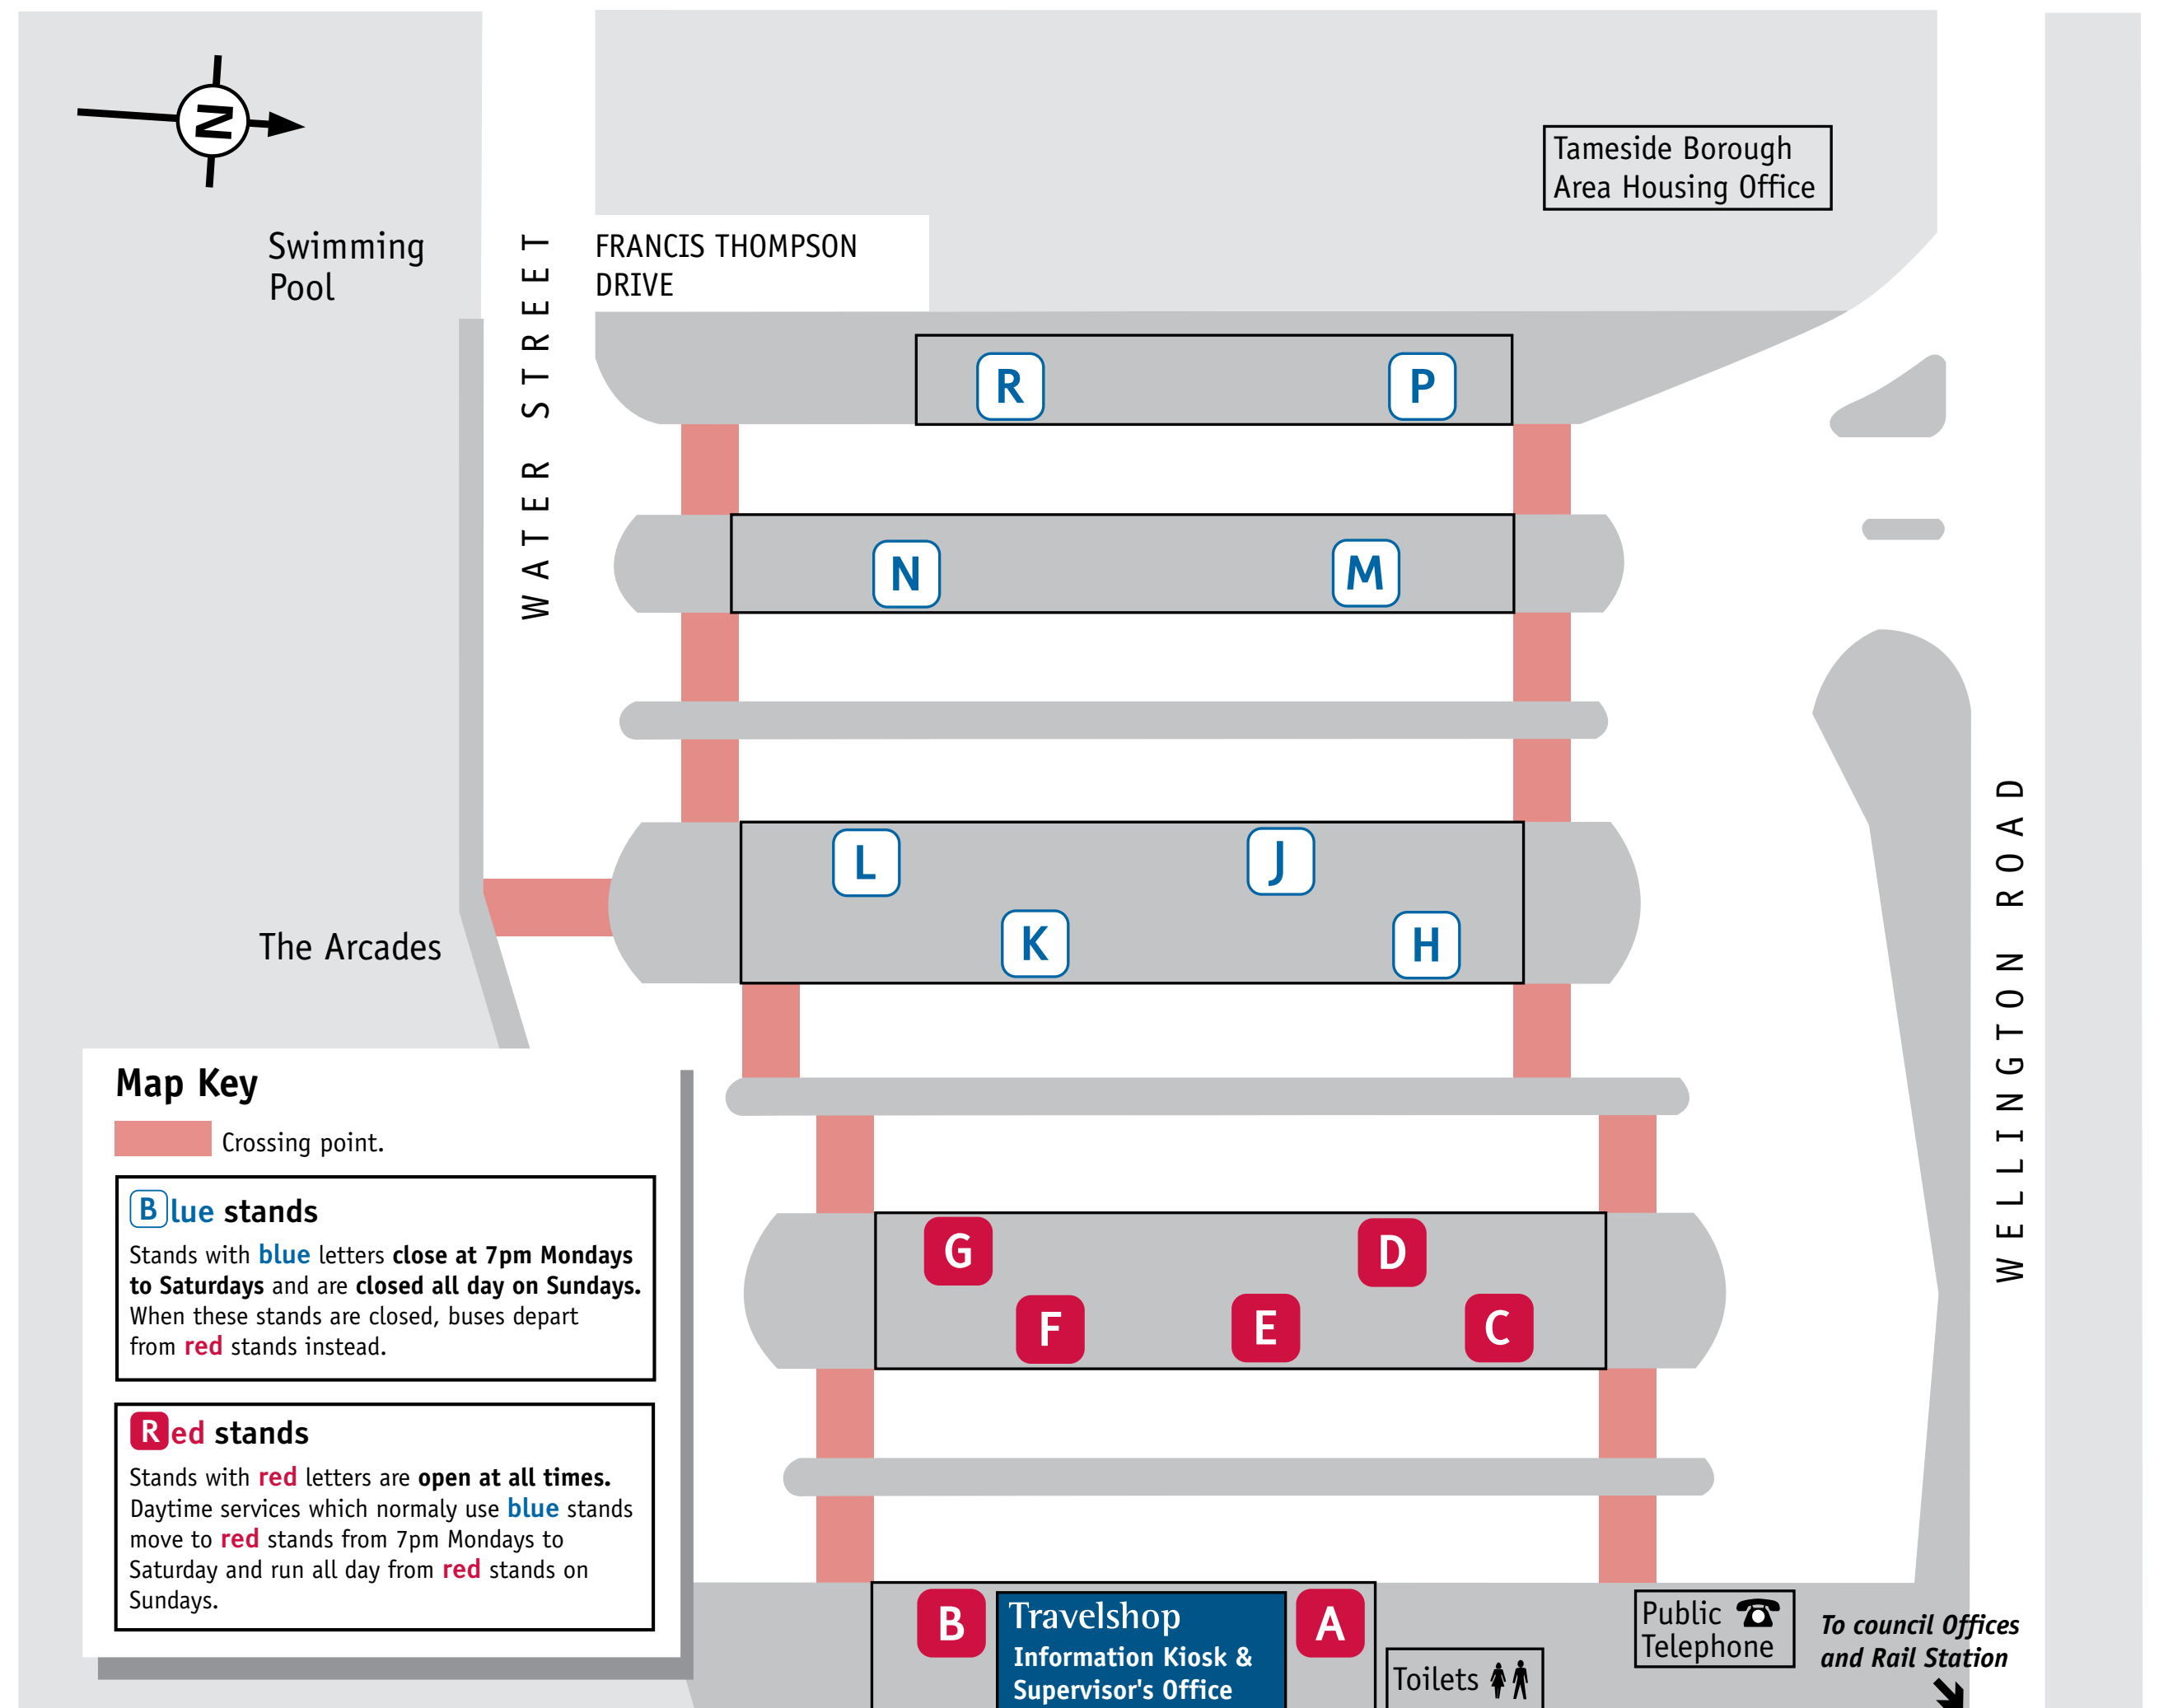

Destination finder

Ashton bus station

5 September 2011

Where to catch your bus

Timetable information is displayed at bus stands in this station.

Destination	Service Number	Before 7pm Mon to Sat Stand Letter	From 7pm and Sundays Stand Letter
Ancoats	216	L	G
	218	E	E
	231	A	A
	236 ● 237 ●	L	No service
Ashton Moss	7	B	B
	218	E	E
	338	C	C
Ashton New Road	216	L	G
	218	E	E
	231	A	A
	236 ● 237 ●	L	No service
Ashton Old Rd	219	J	B
Audenshaw	7	B	B
	216	L	G
	218	E	E
	219	J	B
	236 ● 237 ●	L	No service
Belle Vue	168 169	B	B
Boyd's Walk	41	F	F
Bredbury	330	K	D
Carrbrook	217	E	No service
	348	D	D
Carrcote	350	D	D
	353 354	C	C
Chadderton	419	N	No service
Chorlton	168	B	B
City of Manchester Stadium	216	L	G
	218	E	E
	231	A	A
	236 ● 237 ●	L	No service
Clayton	216	L	G
	218	E	E
	231	A	A
	236 ● 237 ●	L	No service
Copley	217	E	No service
	348	D	D
Coppice	419	N	No service
Crowhill	41	N	No service
	338	C	C
Daisy Nook	168 169	B	B
	231	A	A
Dane Bank	317	N	No service
Delph	350	D	D
	353 354	C	C
Denshaw	354	C	No service

Destination	Service Number	Before 7pm Mon to Sat Stand Letter	From 7pm and Sundays Stand Letter
Denton	317	N	No service
	335	F	No service
	345	N	C
	347	H	B
Dewsnap Lane	41	F	F
Dinting	236 237	E	E
Dobcross	350	D	D
	353 354	C	C
Dowson Road	330	K	D
Droylsden	7 168 169	B	B
	216	L	G
	218	E	E
	231	A	A
	236 ● 237 ●	L	No service
Dukinfield	41	F	F
Albion Hotel	346	G	G
Dukinfield	346	G	G
Crematorium			
Dukinfield	41	F	F
Town Hall	217	E	No service
	330	K	D
	335	F	No service
	345	N	C
Failsworth	396	C	No service
Firwood Park	419	N	No service
Fitton Hill	396	C	No service
Friezland	353	C	No service
Gee Cross	330	K	D
	346 389 ▲	G	G
Glossop	236 237	E	E
Godley	387	G	No service
Gorton	7 168 169	B	B
Grasscroft	353	C	C
Greenfield	350	D	D
	353 354	C	C
Guide Bridge	219	J	B
	317	N	No service
	347	H	B
Hadfield	237	E	E
Hartshhead	231 332	A	A
	393	A	No service
Hathershaw	396	C	No service
	409	M	A
	419	N	No service
Hattersley	387	G	No service
Houghton Green	347	H	B
Hazelhurst	38 39	P	F

Destination	Service Number	Before 7pm Mon to Sat Stand Letter	From 7pm and Sundays Stand Letter
Hey Farm Estate	350	D	D
Heyrod	353 354	C	C
Higher Hurst	38 39	P	F
Hollingworth	236 237	E	E
Hollinwood	396	C	No service
Hospitals H – see end of list			
Hurst Cross	38 39	P	F
	231 331 332	A	A
	333	A	No service
Hyde	330	K	D
	346 387 389	G	G
Knott Lane	389	G	G
Levenshulme	168 169	B	B
Limehurst	395	C	No service
Littlemoss	168 169	B	B
	231	A	A
Longsight	168	B	B
Manchester	216	L	G
	218	E	E
	219	J	B
	231	A	A
	236 ● 237 ●	L	No service
Manor Road	231	A	A
Micklehurst	217	E	No service
	350	D	D
Middleton	419	N	No service
Millbrook	217	E	No service
	348	D	D
Moorside (Droylsden)	168 169	B	B
	231	A	A
Mossley	217	E	No service
	350	D	D
	353 354	C	C
Mottram	236 237	E	E
	387	G	No service
National Express & Coaches		B	B
Newton	346 389	G	G
Newton Heath	396	C	No service
Oldham	350	D	D
	409	M	A
Openshaw	219	J	B
Palace Road	38 39	P	F
Reddish	7	B	B
	317	N	No service
Ridge Hill Estate	387 389	G	G
Rochdale	409	M	A
Romiley	389	G	No service