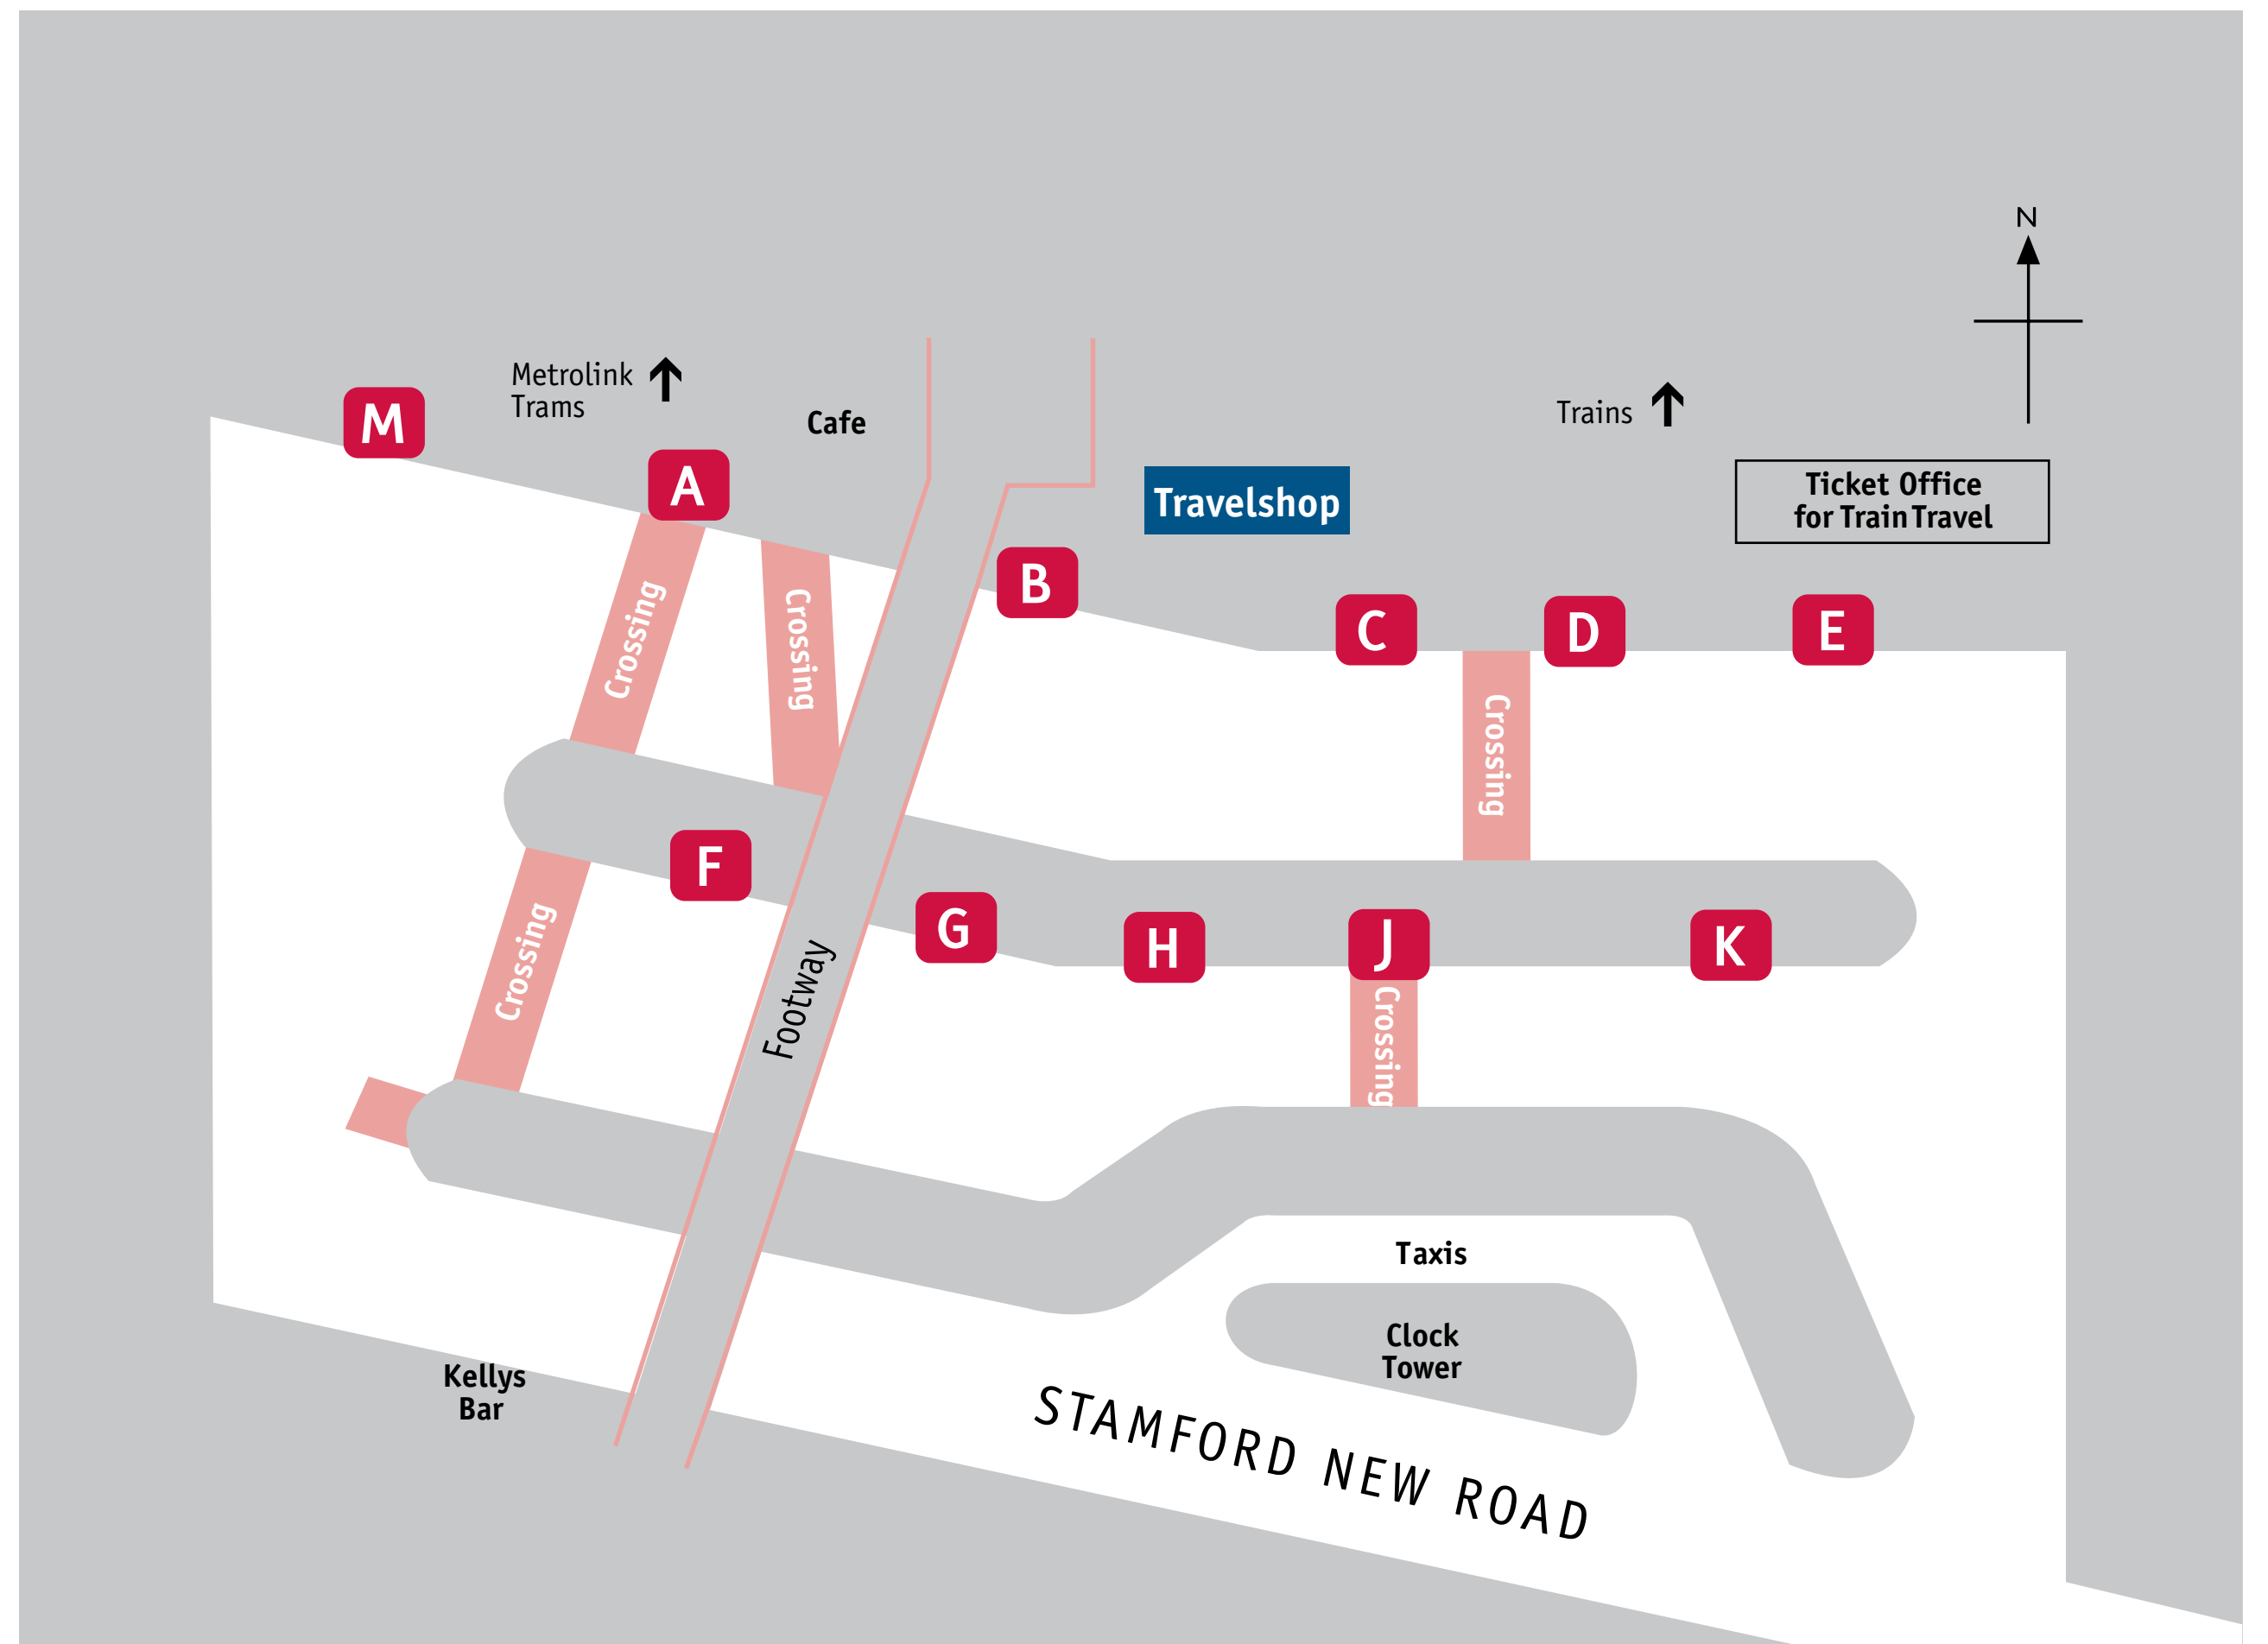

Where to catch your bus

Timetable information is displayed at bus stands in this station.

Destination	Service number	Stand letter
Airport	18	E
	19	G
Ashton upon Mersey	16 19	G
Baguley	18	E
	371	J
Benchill	11 177	H
	18	E
Bowdon	5 289	C
	37 37A 38 246	B
Bowdon Vale	246	B
Broadheath	16 19	G
	41	J
	245 247	A
	263 264	F
Brooklands	266 267	D
	Metrolink Tram	
Broomwood	11	H
	21 267	D
Bury	Metrolink Tram	
Carrington	247	A
Cheadle	11	H
	371	J
Chester	Train	
Chorlton	16	G
Davyhulme	245 247	A
Didsbury	370	J
Dunham	5	C
	38	B
East Didsbury	370	J
Eccles	247	A
Edgeley	11	H
	371	J
Fallowfield	41	J
Flixton	245 247	A
Gatley	11 177*	H
	371	J
Hale, Hale Road	18 88	E
Hale, Station	21	D
	283 285	C
	Train	
Halebarns	14 283 285 286	C
	18 88	E
	21	D
Handforth Dean	HD1 (Wed & Sat)	M
Heaton Park	Metrolink Tram	
Hospitals – see end of list		
Knutsford	88	E
	289	C
	Train	
Lymm	5	C
	37 37A 38	B
Manchester	16	G
	41	J
	263 264	F
	Metrolink Tram	

Destination	Service number	Stand letter
Well Green	14 283 285 286	C
	21	D
West Didsbury	41	J
Whitefield	Metrolink Tram	
Wilmslow	88	E
Withington	41	J
Woodhouse Park	11	H
	18	E
	19	G
Wythenshawe	11 177*	H
	18	E
	19	G
H Hospitals		
Manchester Royal	16	G
Infirmiry	41	J
Trafford General Hospital	245 247	A
Wythenshawe Hospital	11 177*	H
	19	G

11 Stockport

Stagecoach Manchester

- H**
- Broomwood 8 mins
 - Wythenshawe Hospital 21 mins
 - Wythenshawe 36 mins
 - Gatley 47 mins
 - Cheadle 53 mins
 - Stockport 71 mins

13 Oldfield Brow Circular

Go Goodwins
M Travel

264 Manchester

Arriva North West

- F**
- Broadheath 4 mins
 - Sale 18 mins
 - Stretford 26 mins
 - Manchester 59 mins

266 Sale

Go Goodwins

- D**
- Timperley 7 mins
 - Brooklands 23 mins
 - Sale Moor 27 mins
 - Sale 30 mins