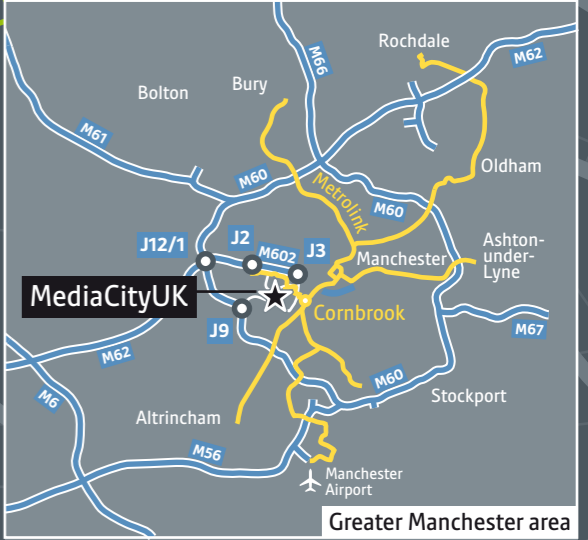

© Crown copyright and database rights 2014 Ordnance Survey 0100022610.
 Use of this data is subject to terms and conditions: You are granted a non-exclusive, royalty free, revocable licence solely to view the Licensed Data for non-commercial purposes for the period during which Transport for Greater Manchester makes it available; you are not permitted to copy, sub-license, distribute, sell or otherwise make available the Licensed Data to third parties in any form; and third party rights to enforce the terms of this licence shall be reserved to Ordnance Survey

Key

- Buses serving Salford Quays (for MediaCityUK)
- High frequency bus service
- Rail station
- Metrolink tram stop
- Metrolink tram stop near MediaCityUK and Salford Quays
- National Cycle Network (eg NCN55) and Regional Cycle Routes
- Multi-storey car park
- Featured destinations/ places of interests

↑ Bolton Trains to Wigan ↑ Trains to Bolton and Preston ↑ Prestwich ↑ Trams to Bury, Oldham and Rochdale ↑ Rochdale ↑
 ↑ M602 to M60/M61/M62/M6 ↑ M602 ↑ Trains to Liverpool ↑
 ↑ M61/M62 ↑ Stockport/Manchester Airport ↓ Trains to Liverpool ↓ Stretford/Sale/Altrincham /M60/Manchester Airport ↓ Trams to Altrincham ↓ Trams to Chorlton, East Didsbury and Manchester Airport ↓ Chorlton ↓ Wythenshawe/Manchester Airport/M56 ↓ Stockport