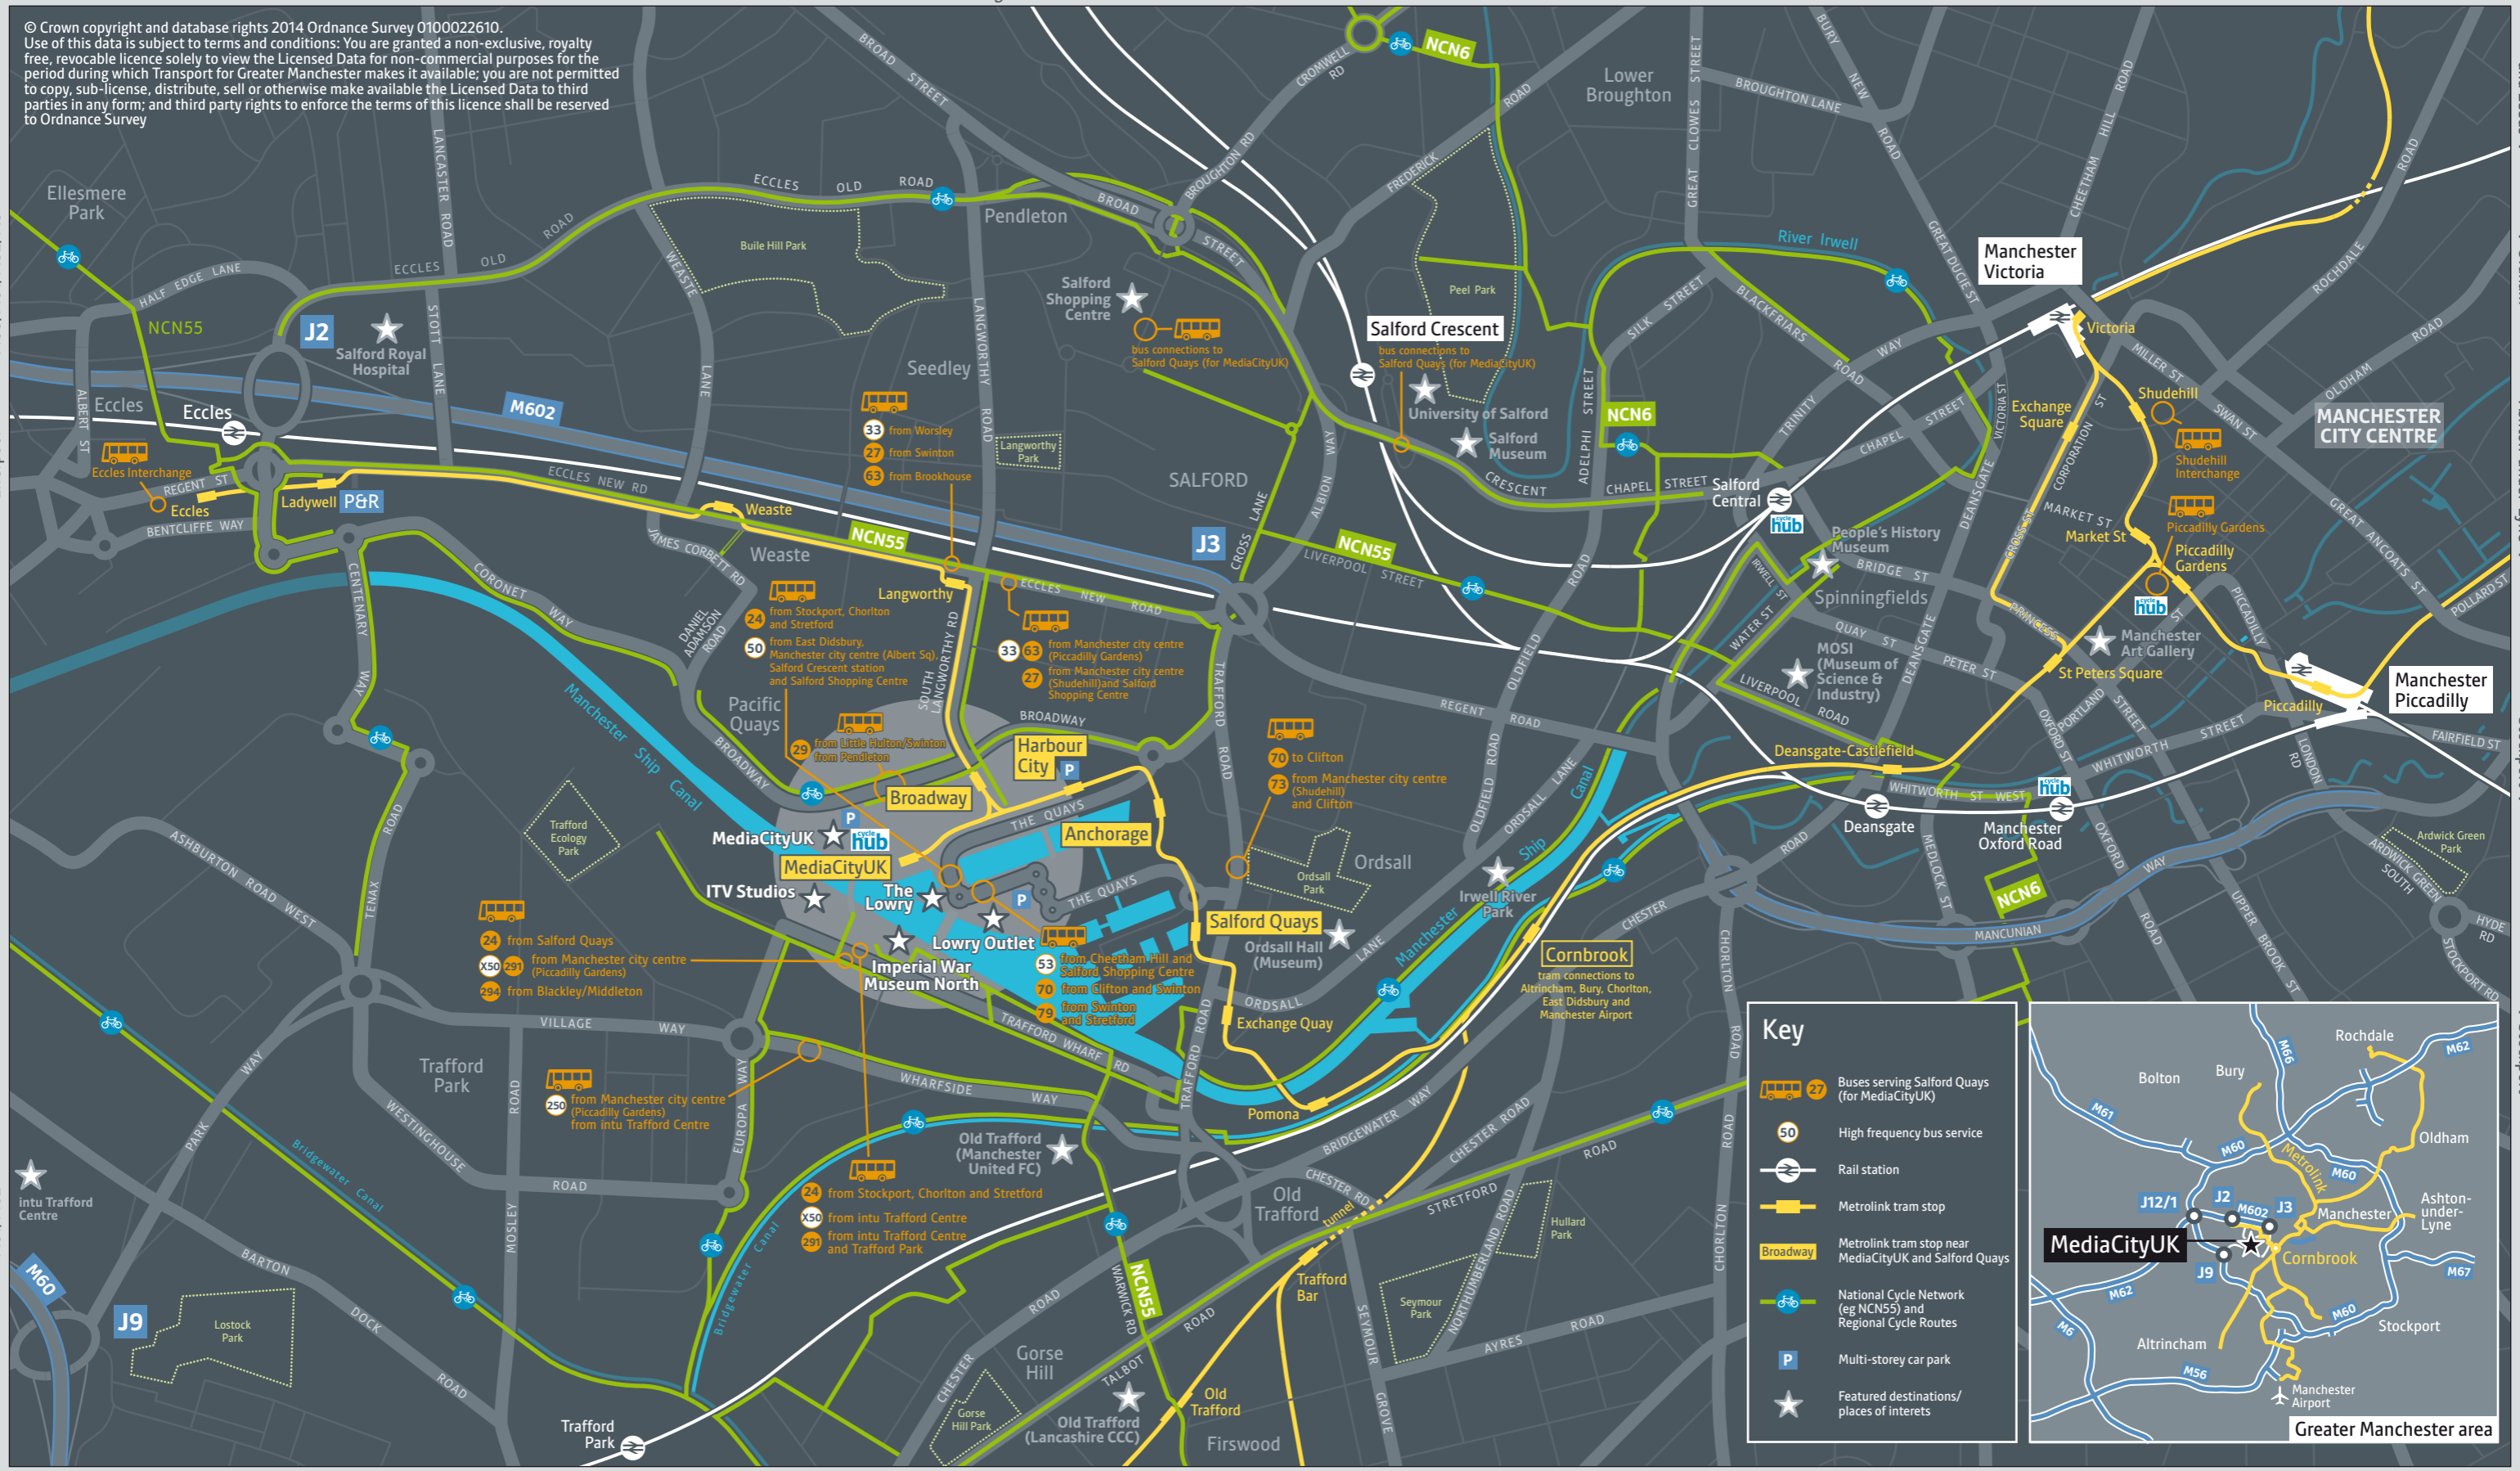

© Crown copyright and database rights 2014 Ordnance Survey 0100022610.
 Use of this data is subject to terms and conditions: You are granted a non-exclusive, royalty free, revocable licence solely to view the Licensed Data for non-commercial purposes for the period during which Transport for Greater Manchester makes it available; you are not permitted to copy, sub-license, distribute, sell or otherwise make available the Licensed Data to third parties in any form; and third party rights to enforce the terms of this licence shall be reserved to Ordnance Survey

Key

- Buses serving Salford Quays (for MediaCityUK)
- High frequency bus service
- Rail station
- Metrolink tram stop
- Metrolink tram stop near MediaCityUK and Salford Quays
- National Cycle Network (eg NCN55) and Regional Cycle Routes
- Multi-storey car park
- Featured destinations/ places of interests

↑ Bolton Trains to Wigan ↑ Trains to Bolton and Preston ↑ Prestwich ↑ Trams to Bury, Oldham and Rochdale ↑ Rochdale ↑
 ↑ M602 to M60/M61/M62/M6 ↑ M602 ↑ Trains to Liverpool ↑
 ↑ M61/M62 ↑ Stockport/Manchester Airport ↓ Trains to Liverpool ↓ Stretford/Sale/Altrincham /M60/Manchester Airport ↓ Trams to Altrincham ↓ Trams to Chorlton, East Didsbury and Manchester Airport ↓ Chorlton ↓ Wythenshawe/Manchester Airport/M56 ↓ Stockport